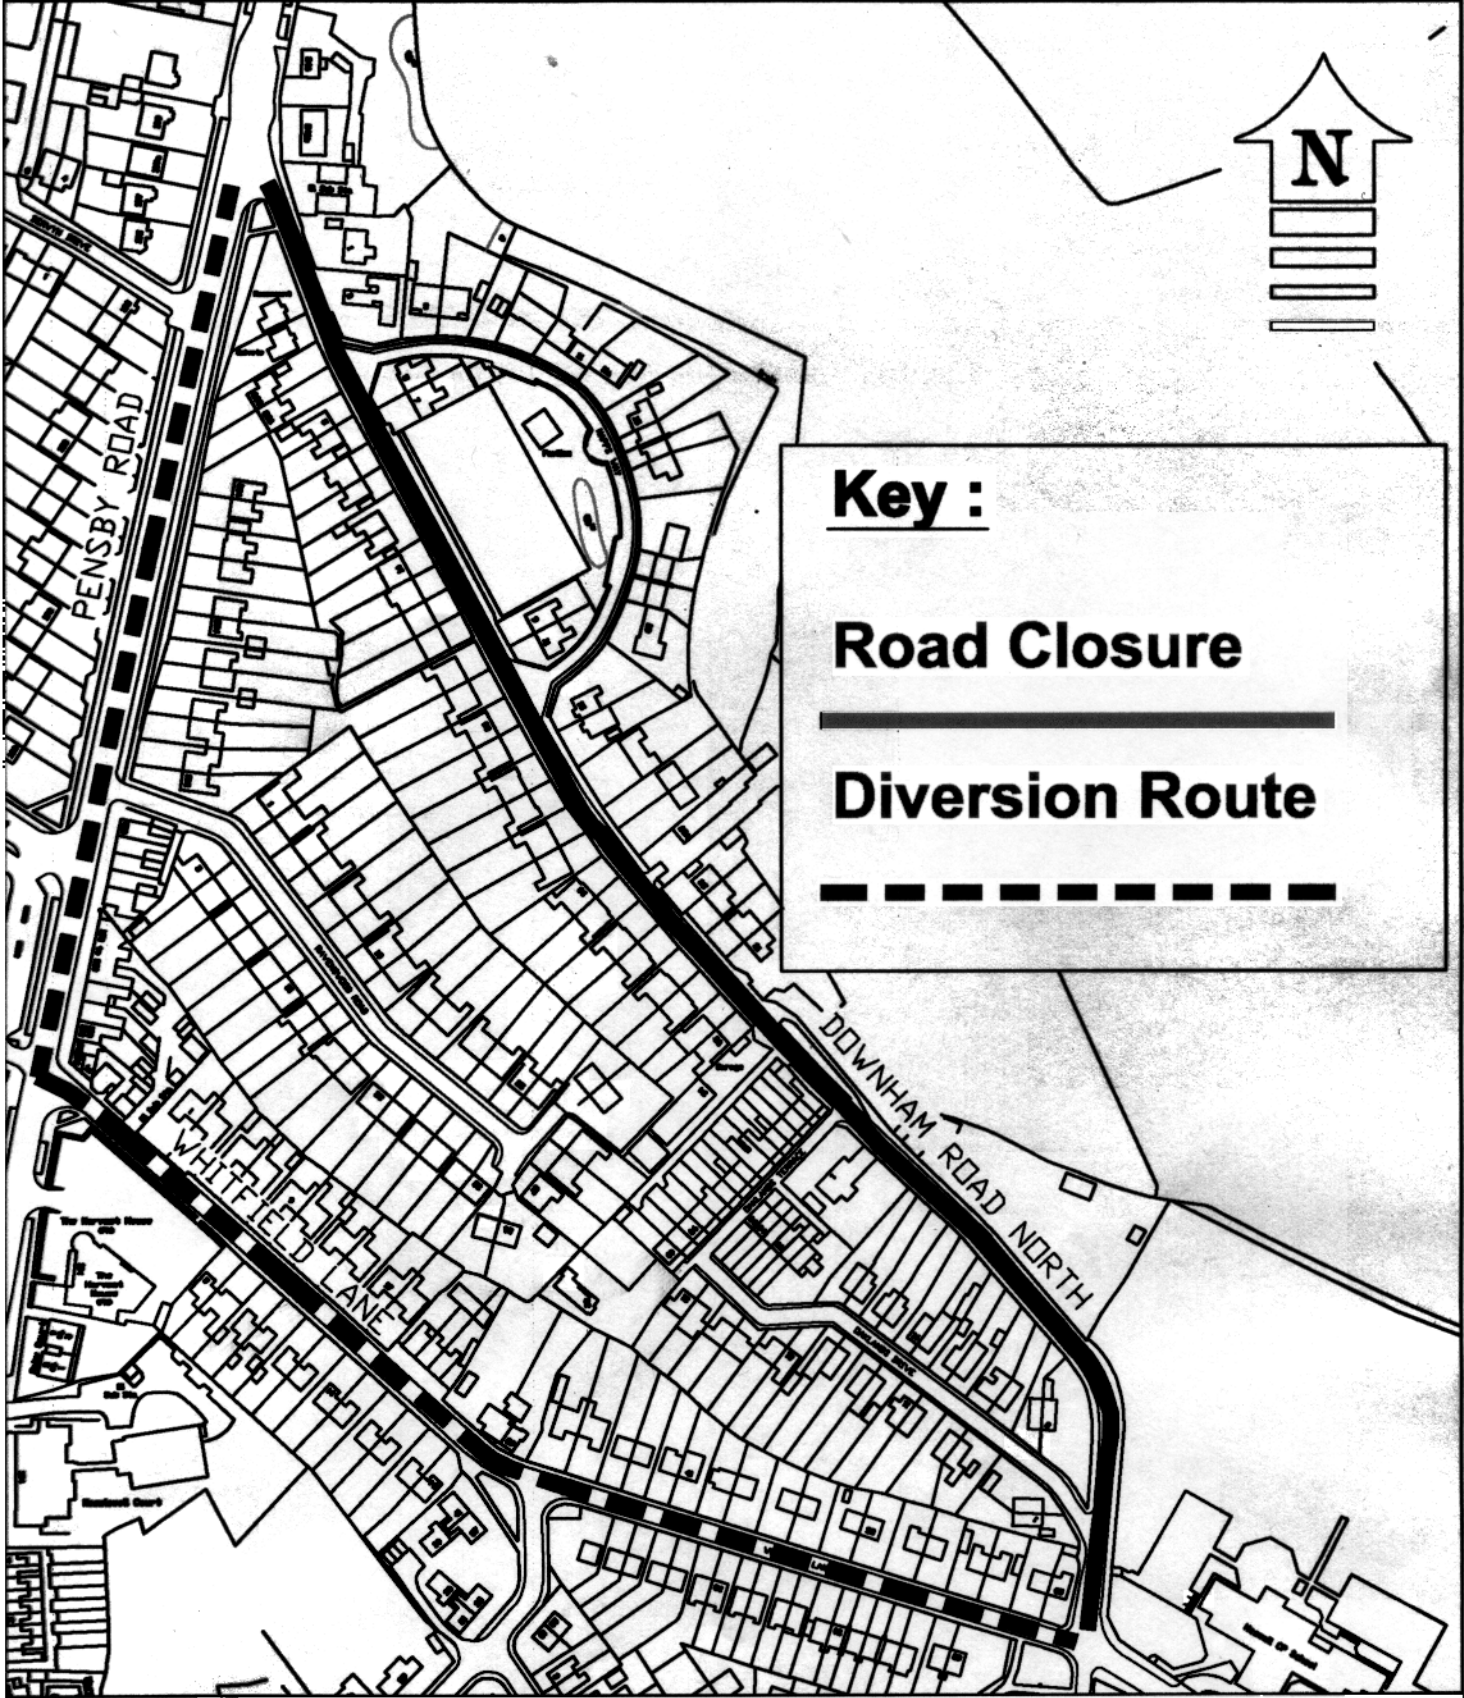

Key :

Road Closure

Diversion Route

**Metropolitan
Borough of Wirral**

Highway & Engineering Services Department

David Green
Director

Temporary Road Closure
Downham Road North
Heswall
(Heswall Ward)

Scale 1:2500

Date Mar '02

Plan Ref No. B.Eng/56/02/A

Key :

Road Closure
 —————

Diversion Route
 - - - - -

 Metropolitan
 Borough of Wirral

Highway & Engineering Services Department
 David Green
 Director

Temporary Road Closure
 Whitfield Lane
 Heswall
 (Heswall Ward)