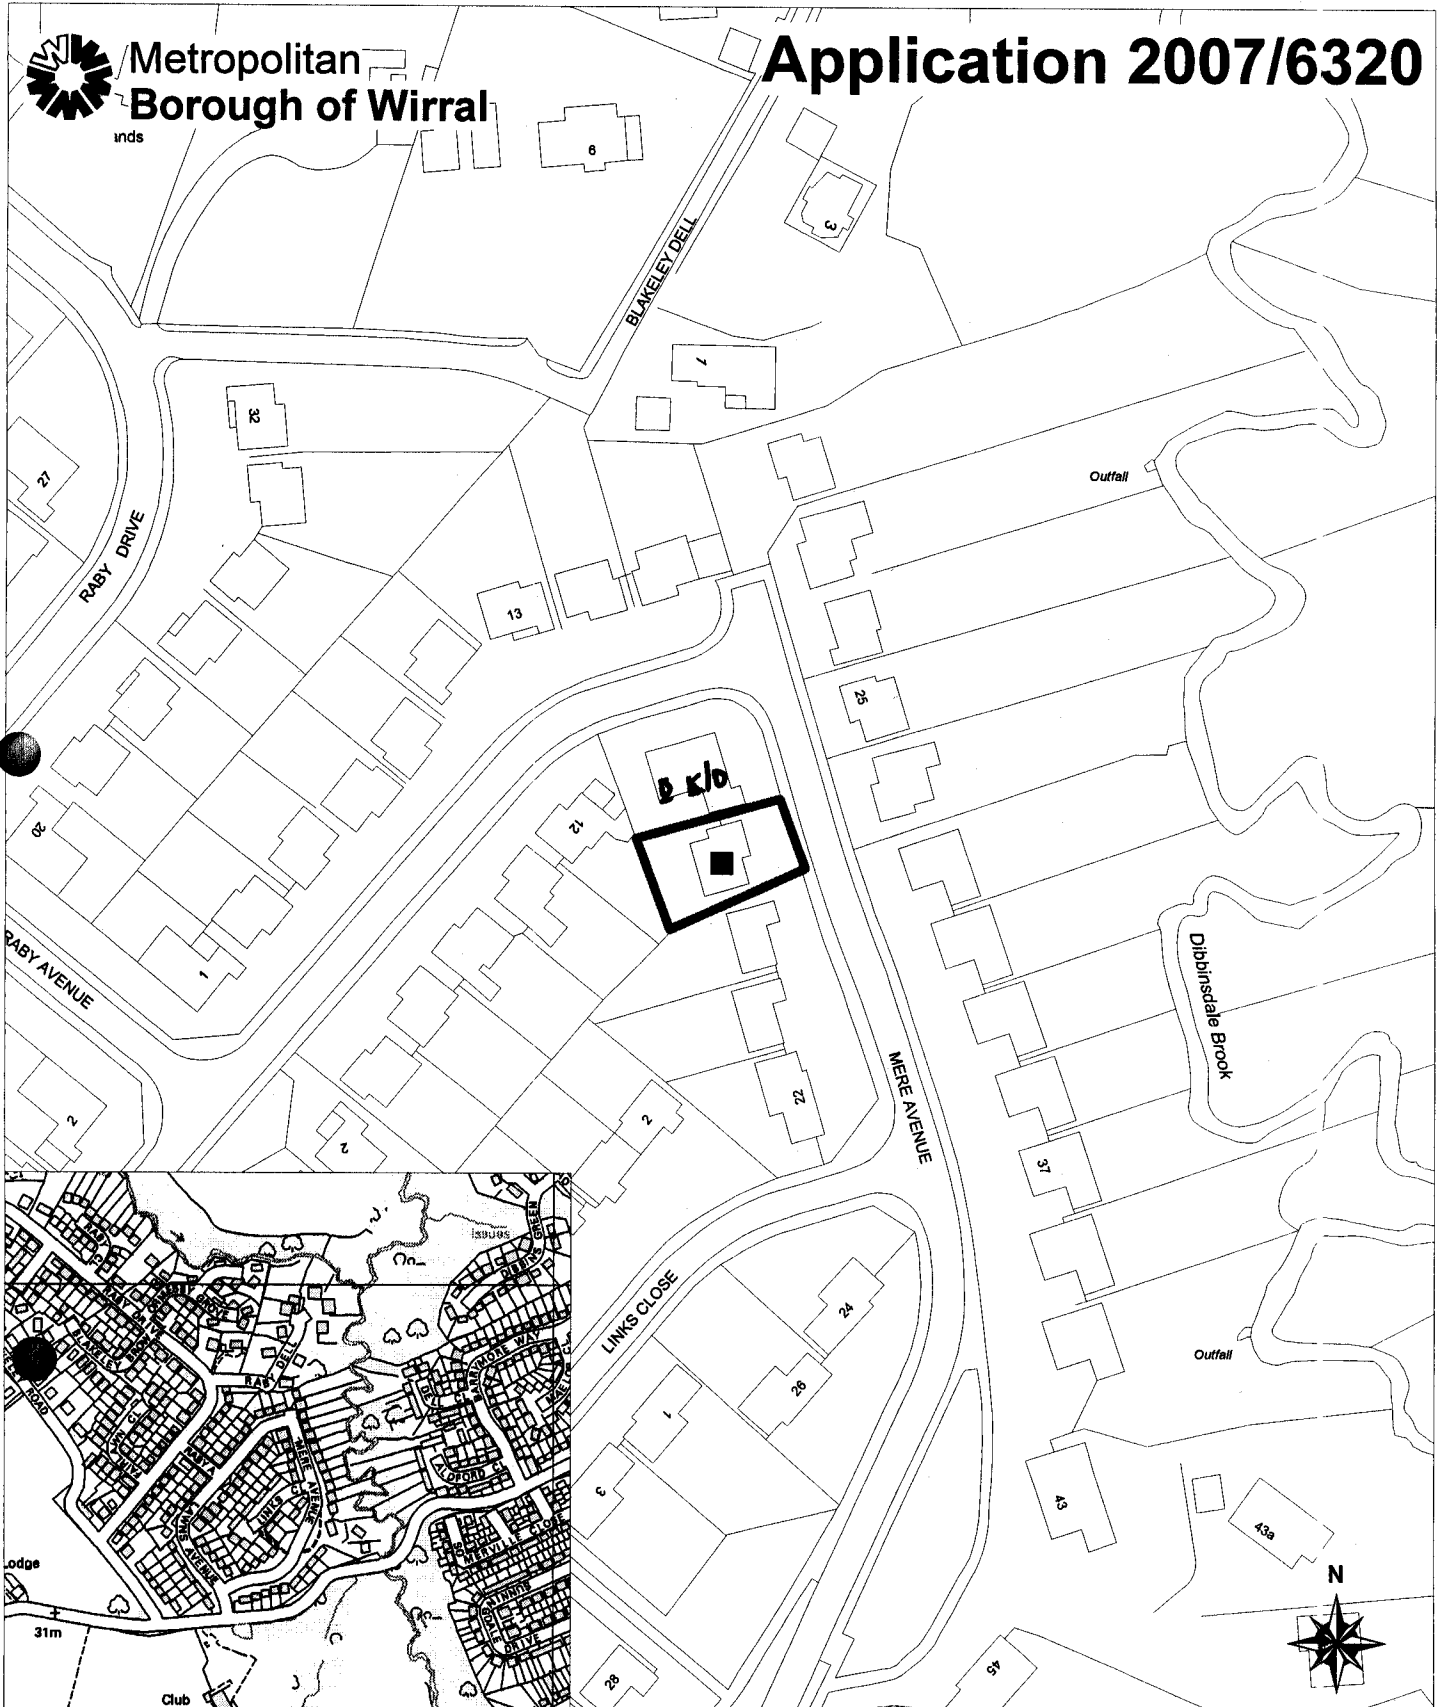

inds

Application: 2007/6320

Location: 16 Mere Avenue Raby Mere Wirral CH63 0NE

Proposal: Erection of a first floor side and front extension over existing garage

Ward: CLATTERBRIDGE

Reproduced from the Ordnance Survey's mapping with the permission of the Controller of Her Majesty's Stationery Office. © Crown copyright. Unauthorised reproduction infringes Crown copyright and may lead to prosecution or Civil proceedings. Wirral Metropolitan Borough Council Licence 100019803

Maps : 167NE

Scale: 1:1250

Date : 02/07/2007

14