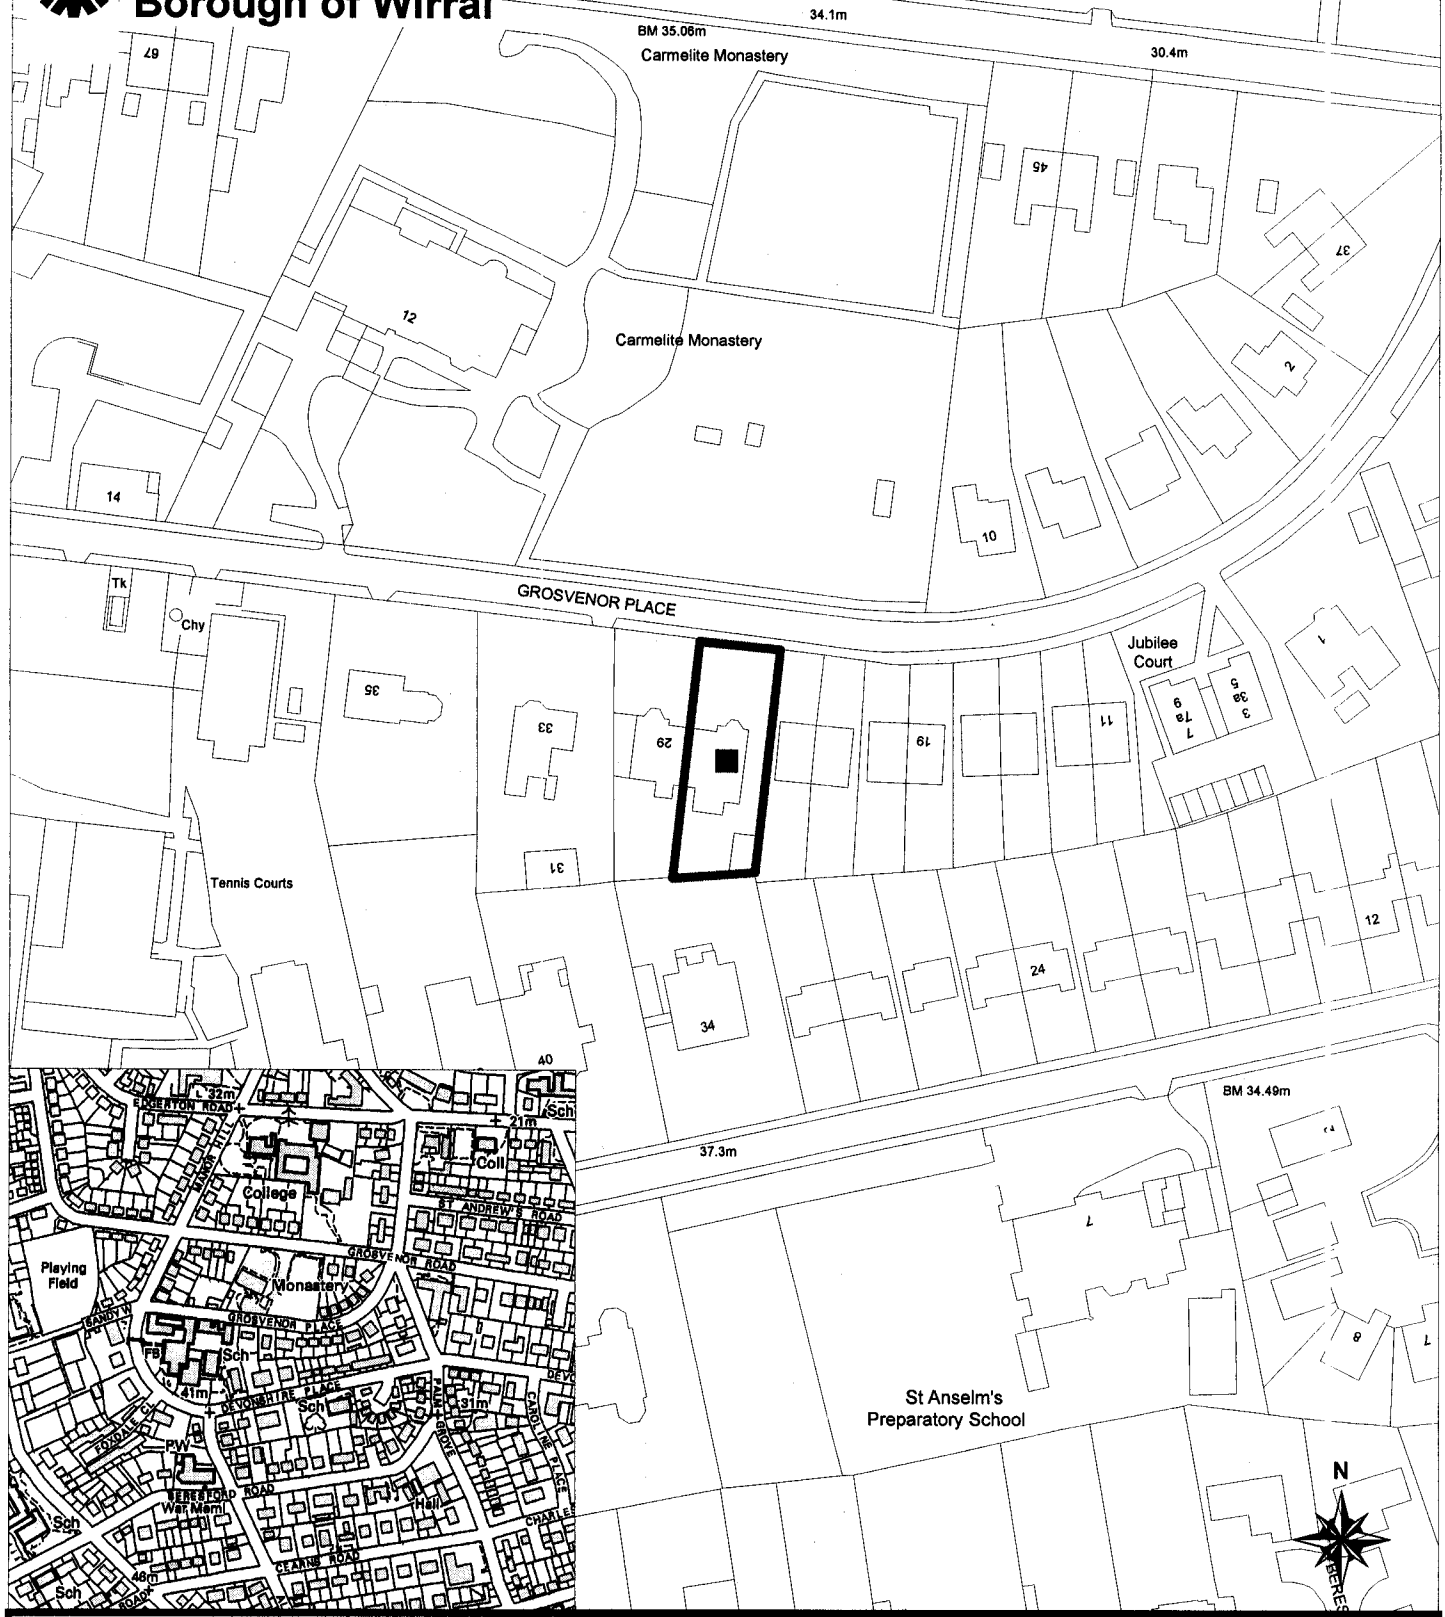

OR ROAD

Metropolitan ^{37.0m}
Borough of Wirral

Application 2007/6425

Application: 2007/6425
 Location: 27 Grosvenor Place Claughton Wirral CH43 1UA

Proposal: Change of use of part of ground floor to be used for childcare for up to 6 children

Ward: OXTON

Reproduced from the Ordnance Survey's mapping with the permission of the Controller of Her Majesty's Stationery Office. © Crown copyright. Unauthorised reproduction infringes Crown copyright and may lead to prosecution or Civil proceedings Wirral Metropolitan Borough Council Licence 100019803

Maps : 57SW
 Scale: 1:1250

Date : 29/08/2007