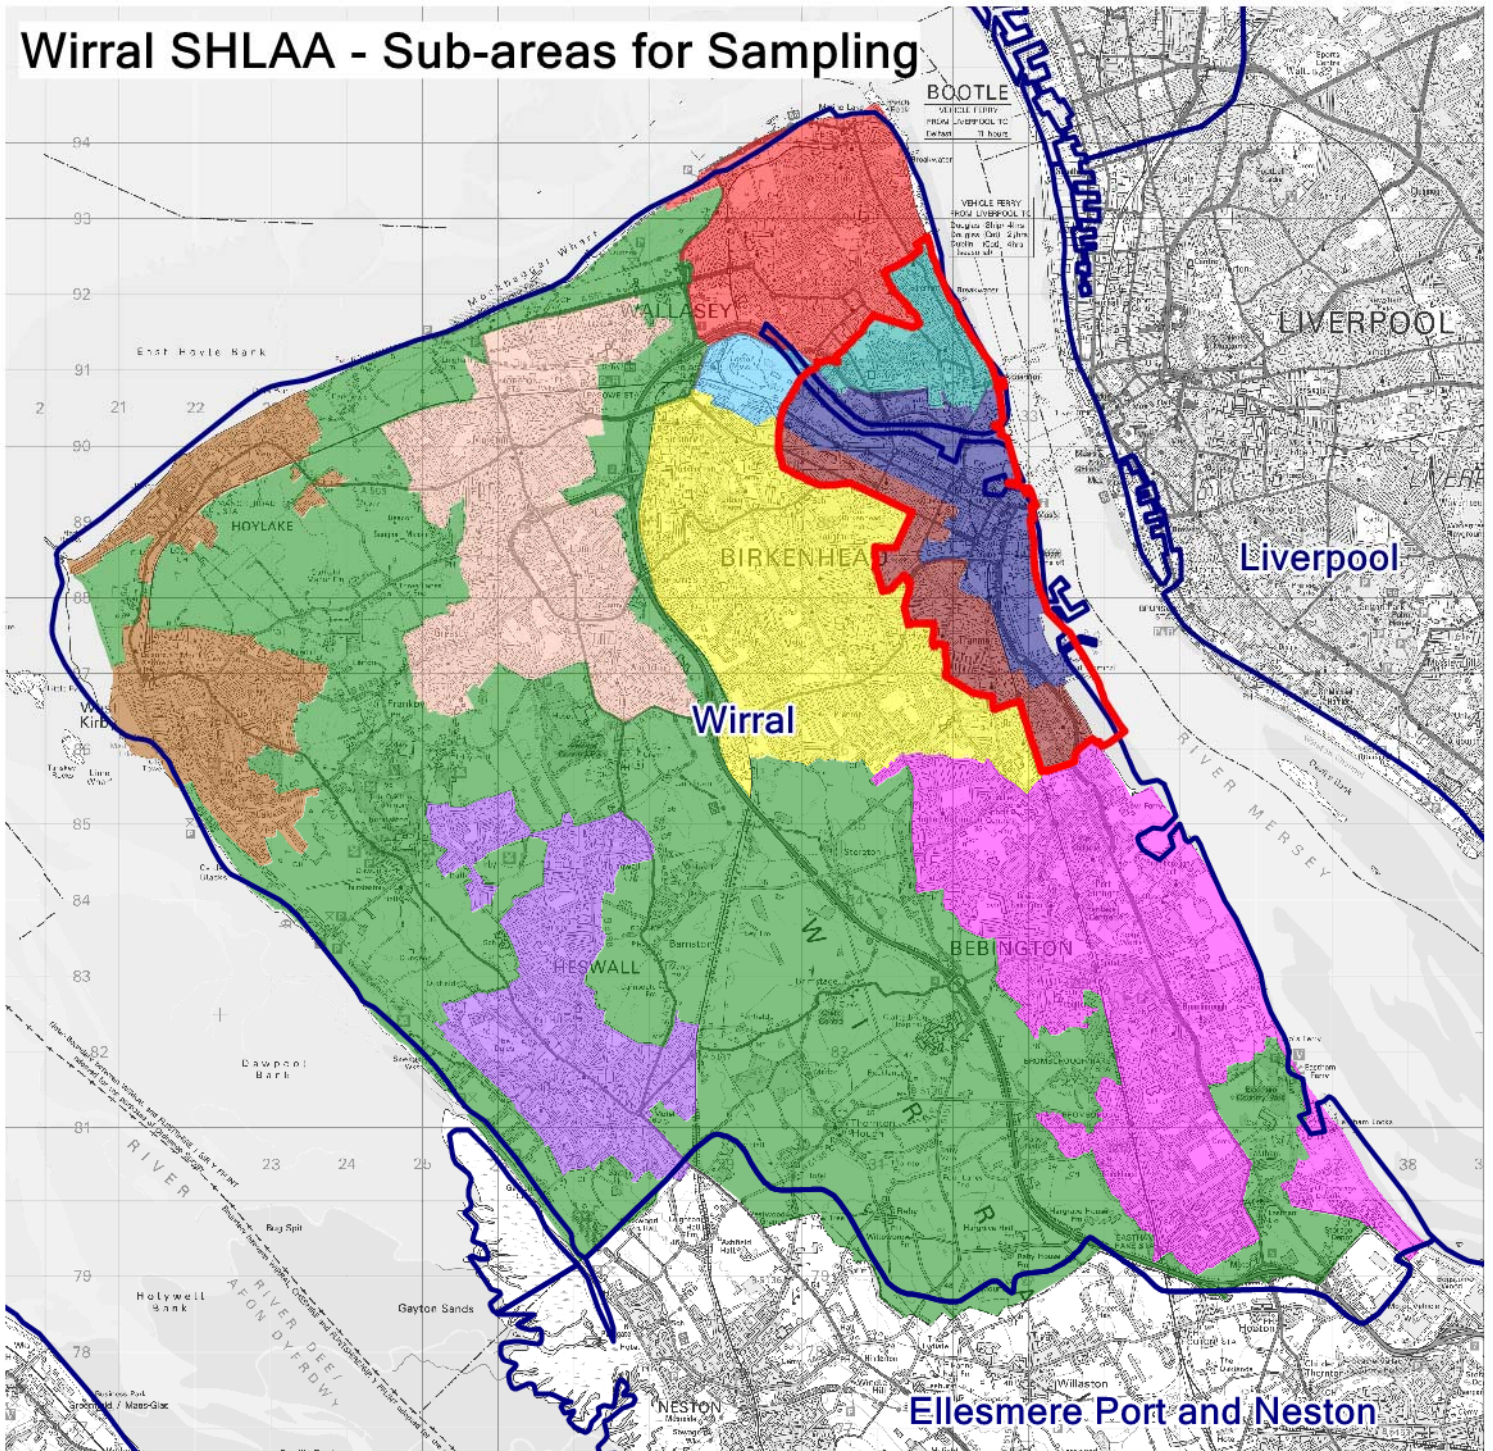

# Wirral SHLAA - Sub-areas for Sampling

## Sub-areas for Sampling

- Area 1 (Wallasey Urban Area - outside HMR Pathfinder)
- Area 2 (Birkenhead Commercial - outside HMR Pathfinder)
- Area 3 (Birkenhead Urban Area - outside HMR Pathfinder)
- Area 4 (Bromborough Urban Area)
- Area 5 (Mid Wirral Urban Area)
- Area 6 (Hoylake West Kirby Urban Area)
- Area 7 (Heswall Urban Area)
- Area 8 (Rural Area)
- Area 9 (Wallasey Urban Area - within HMR Pathfinder)
- Area 10 (Birkenhead Commercial - outside HMR Pathfinder)
- Area 11 (Birkenhead Urban Area - within HMR Pathfinder)
- Wirral HMR Pathfinder Boundary
- LPA Boundaries

**TYM & PARTNERS**  
Planners and Development Economists

© Crown Copyright. All rights reserved. 10002312, 2010.  
Map date: 05.01.2010