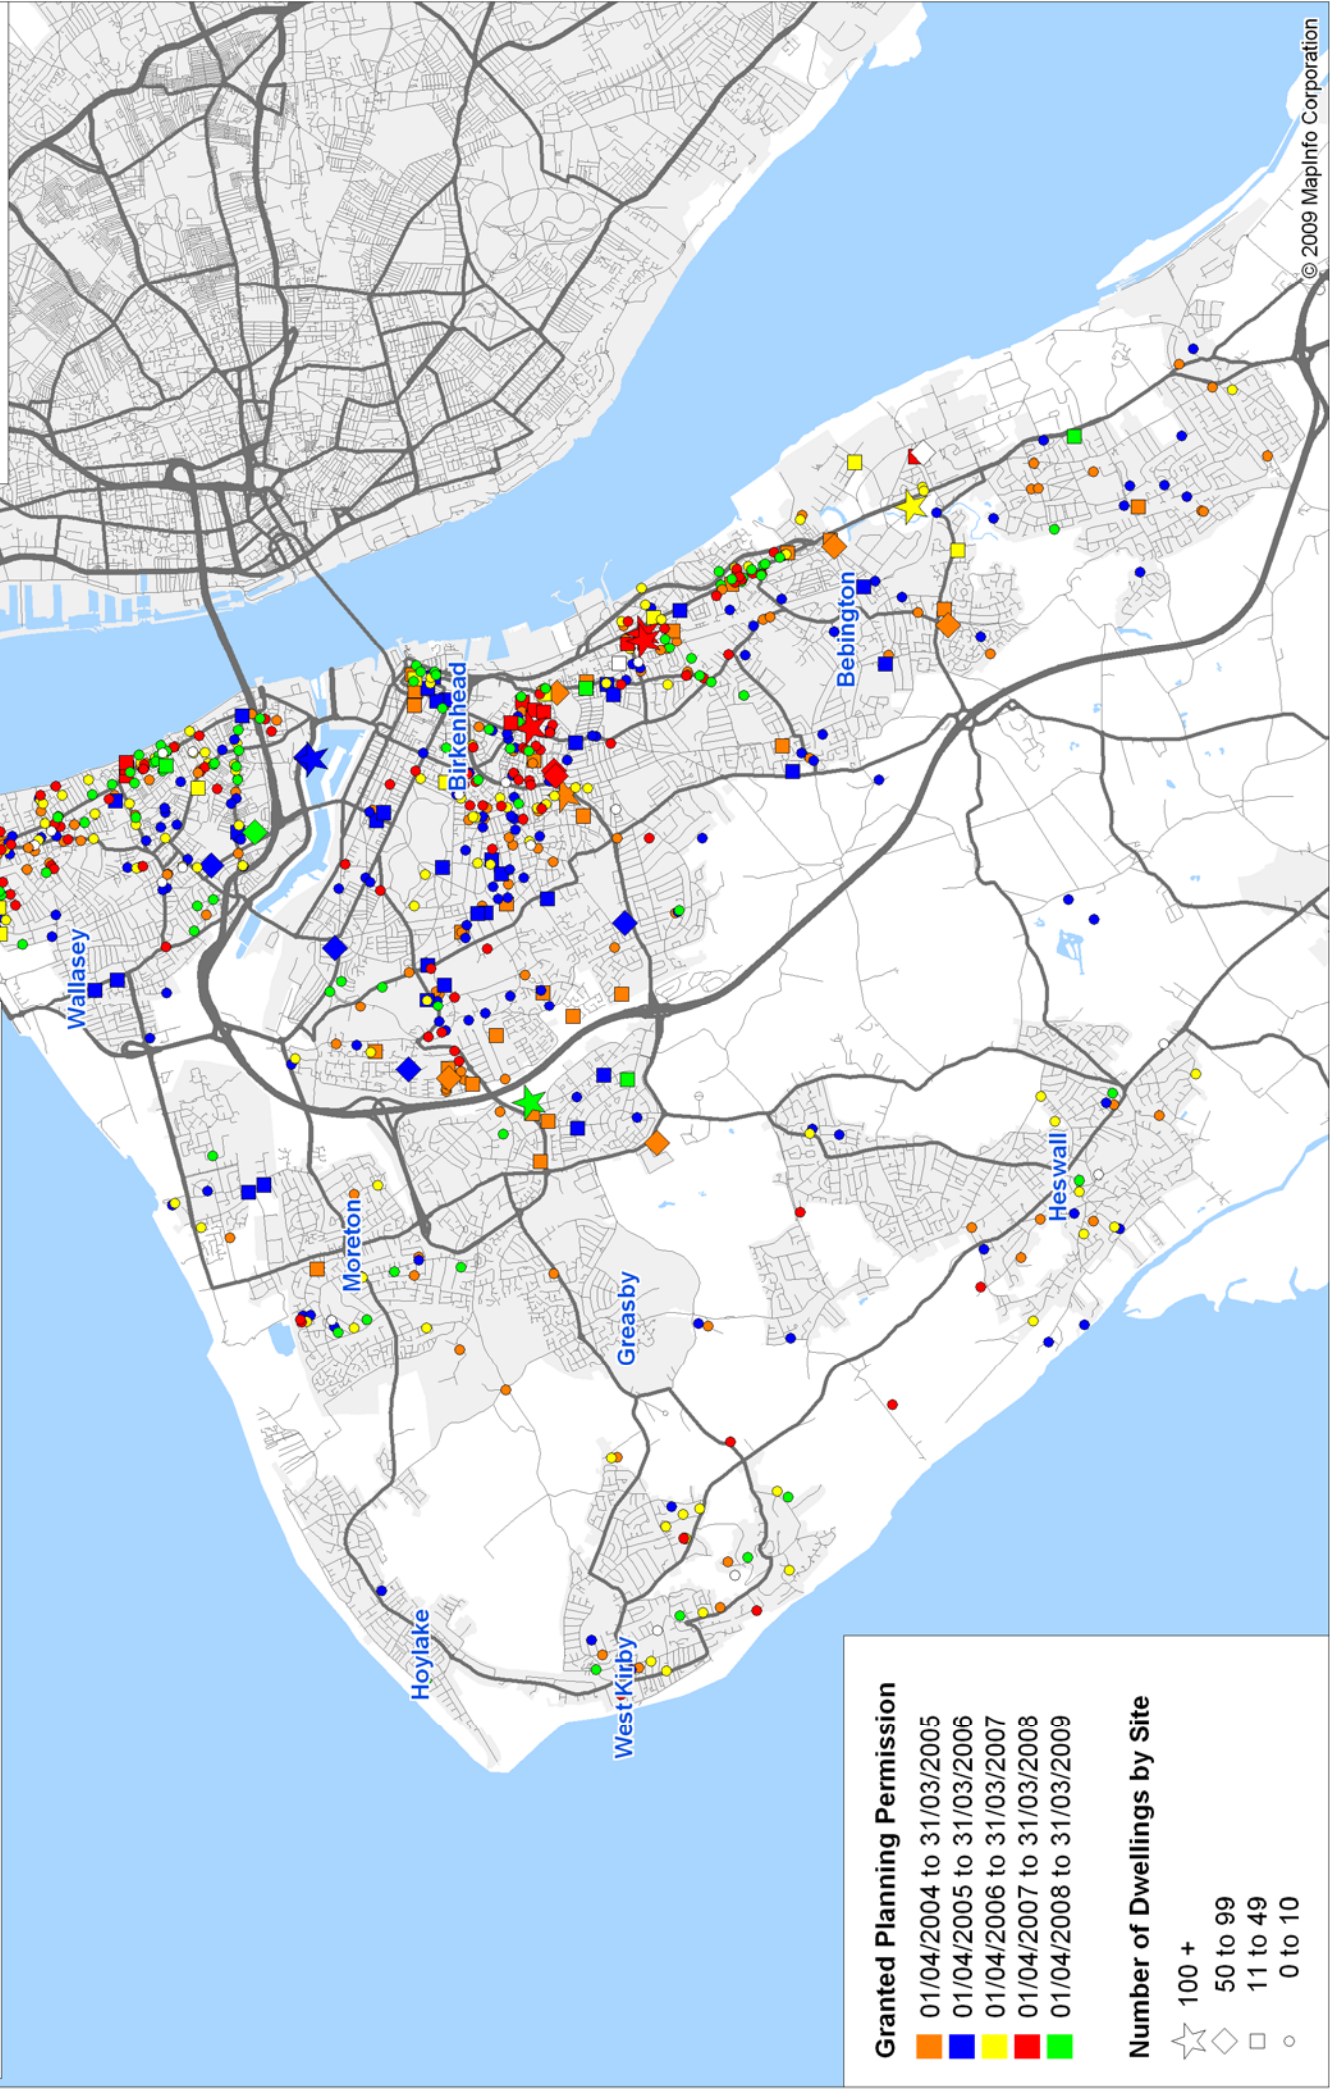

Figure 1 - Location of All Sites Granted Planning Permission for Residential Development between April 2004 and March 2009

Granted Planning Permission

- 01/04/2004 to 31/03/2005
- 01/04/2005 to 31/03/2006
- 01/04/2006 to 31/03/2007
- 01/04/2007 to 31/03/2008
- 01/04/2008 to 31/03/2009

Number of Dwellings by Site

- 100 +
- 50 to 99
- 11 to 49
- 0 to 10