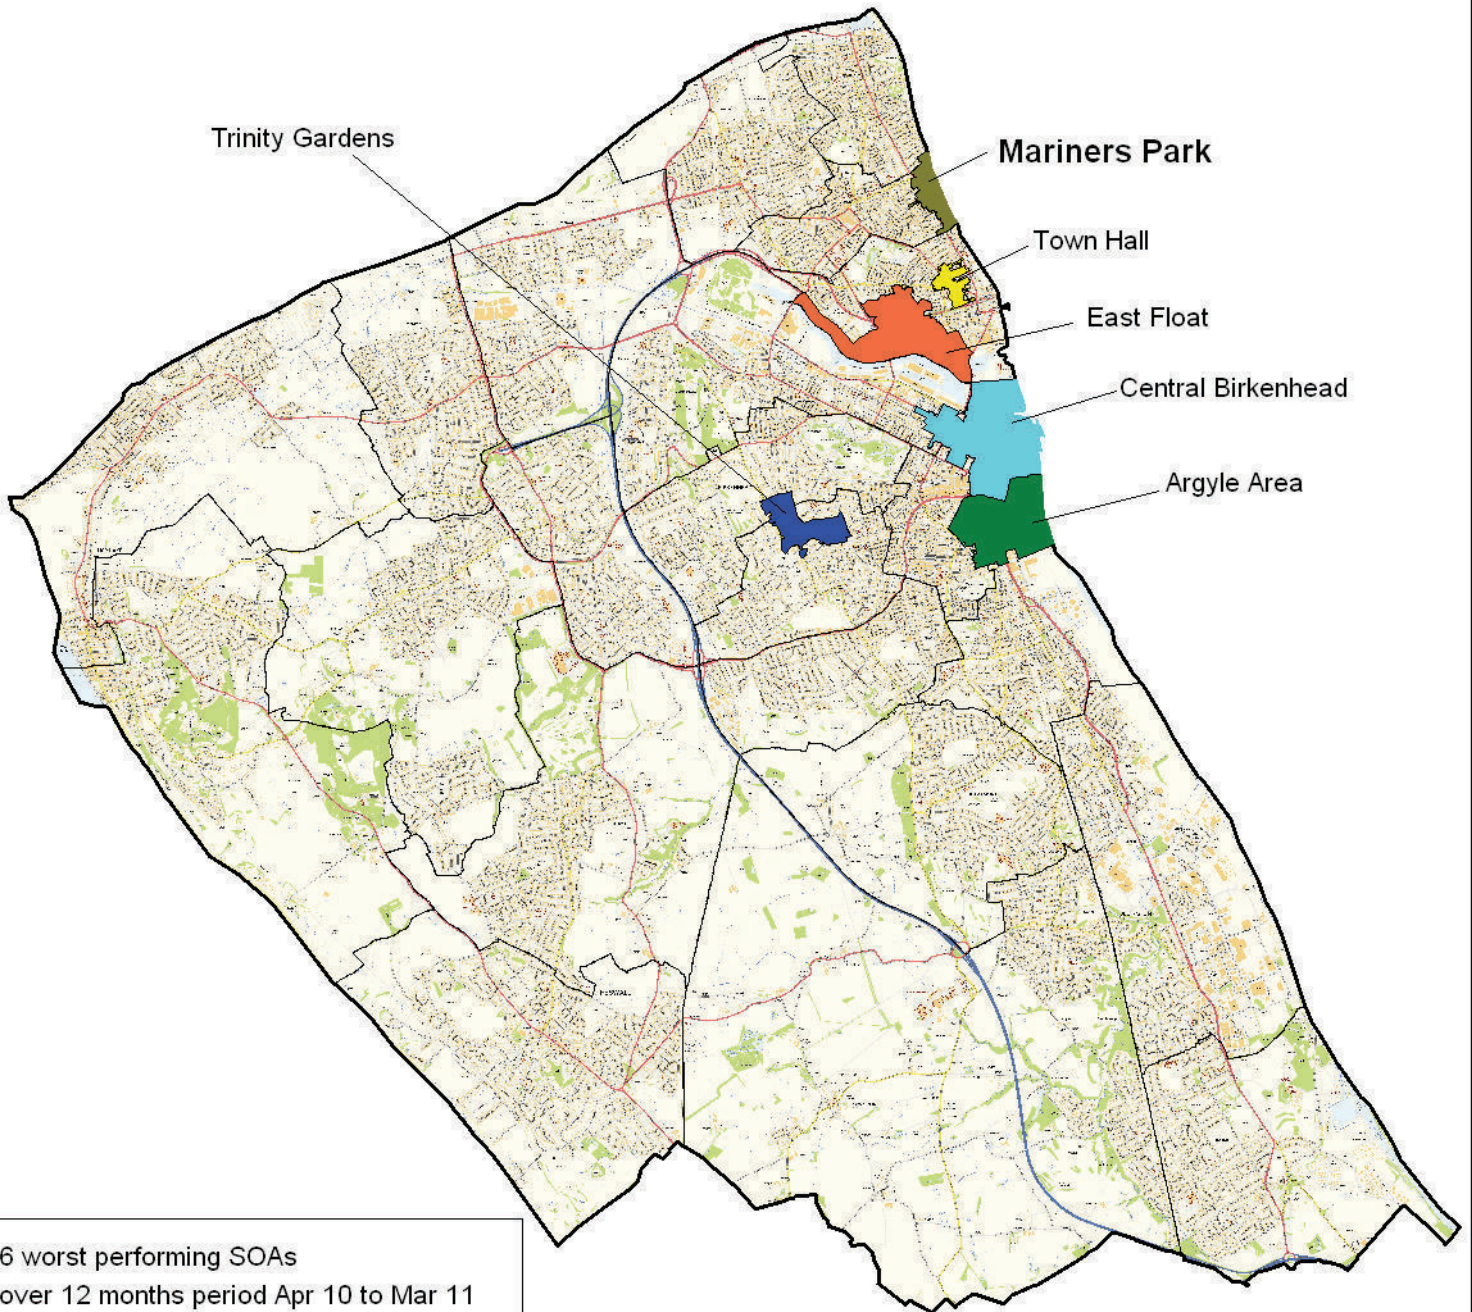

6 Worst performing LSOAs over 12 Month period Apr 10 to Mar 11

6 worst performing SOAs over 12 months period Apr 10 to Mar 11

- Trinity Gardens
- Town Hall
- East Float
- Mariners Park
- Central Birkenhead
- Argyle Area