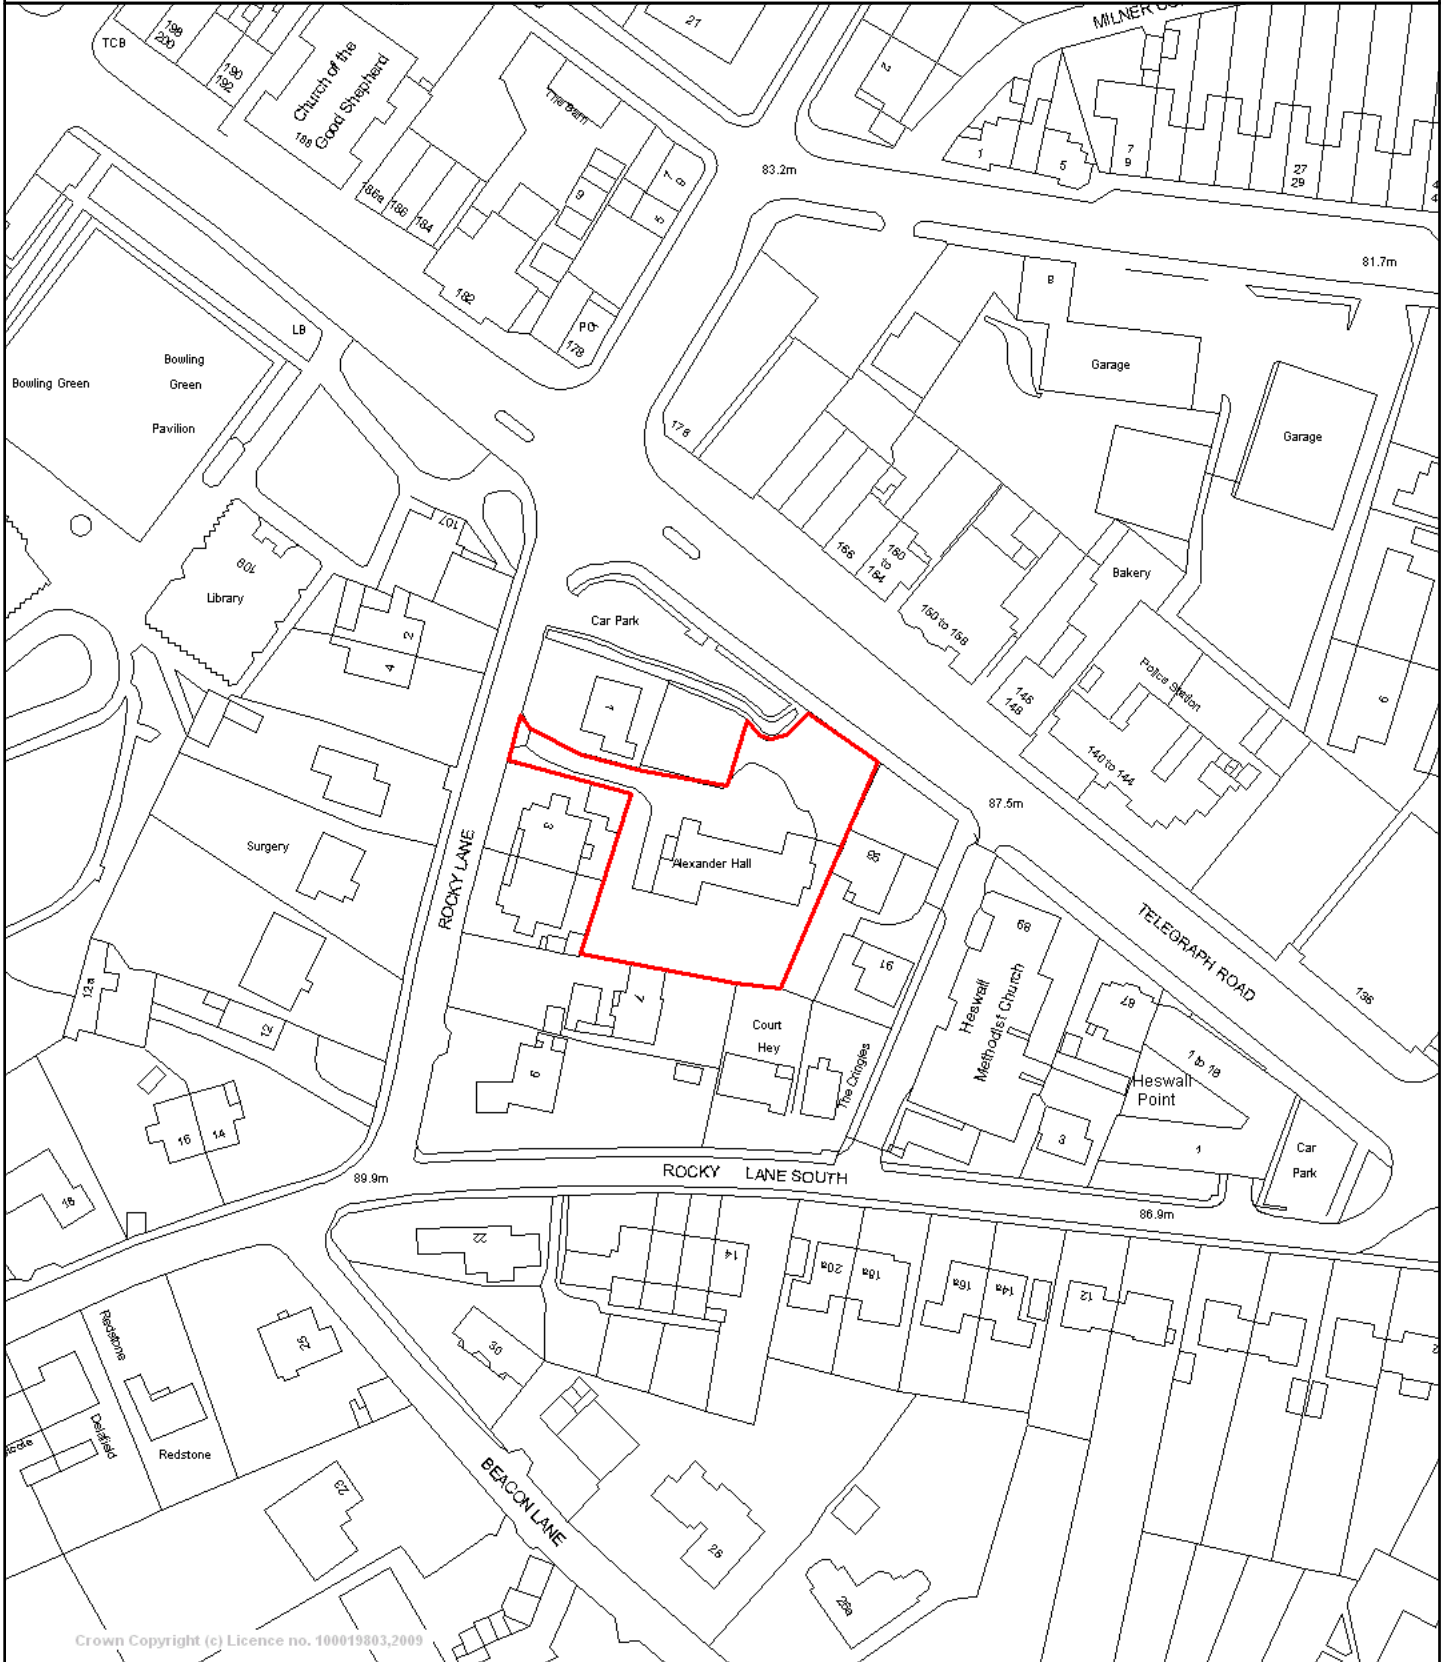

# Alexander Hall, Rocky Lane, Heswall

Crown Copyright (c) Licence no. 100019803,2003

Reproduced from the Ordnance Survey mapping with the permission of Her Majesty's Stationery Office. Crown Copyright reserved. Unauthorised reproduction infringes Crown Copyright and may lead to prosecution or civil proceedings. Licence Number: 100019803

Scale 1/1250  
Centre = 327097 E 381659 N

Date 31/3/2011

Dept:  
Section:

Phone:  
Fax: