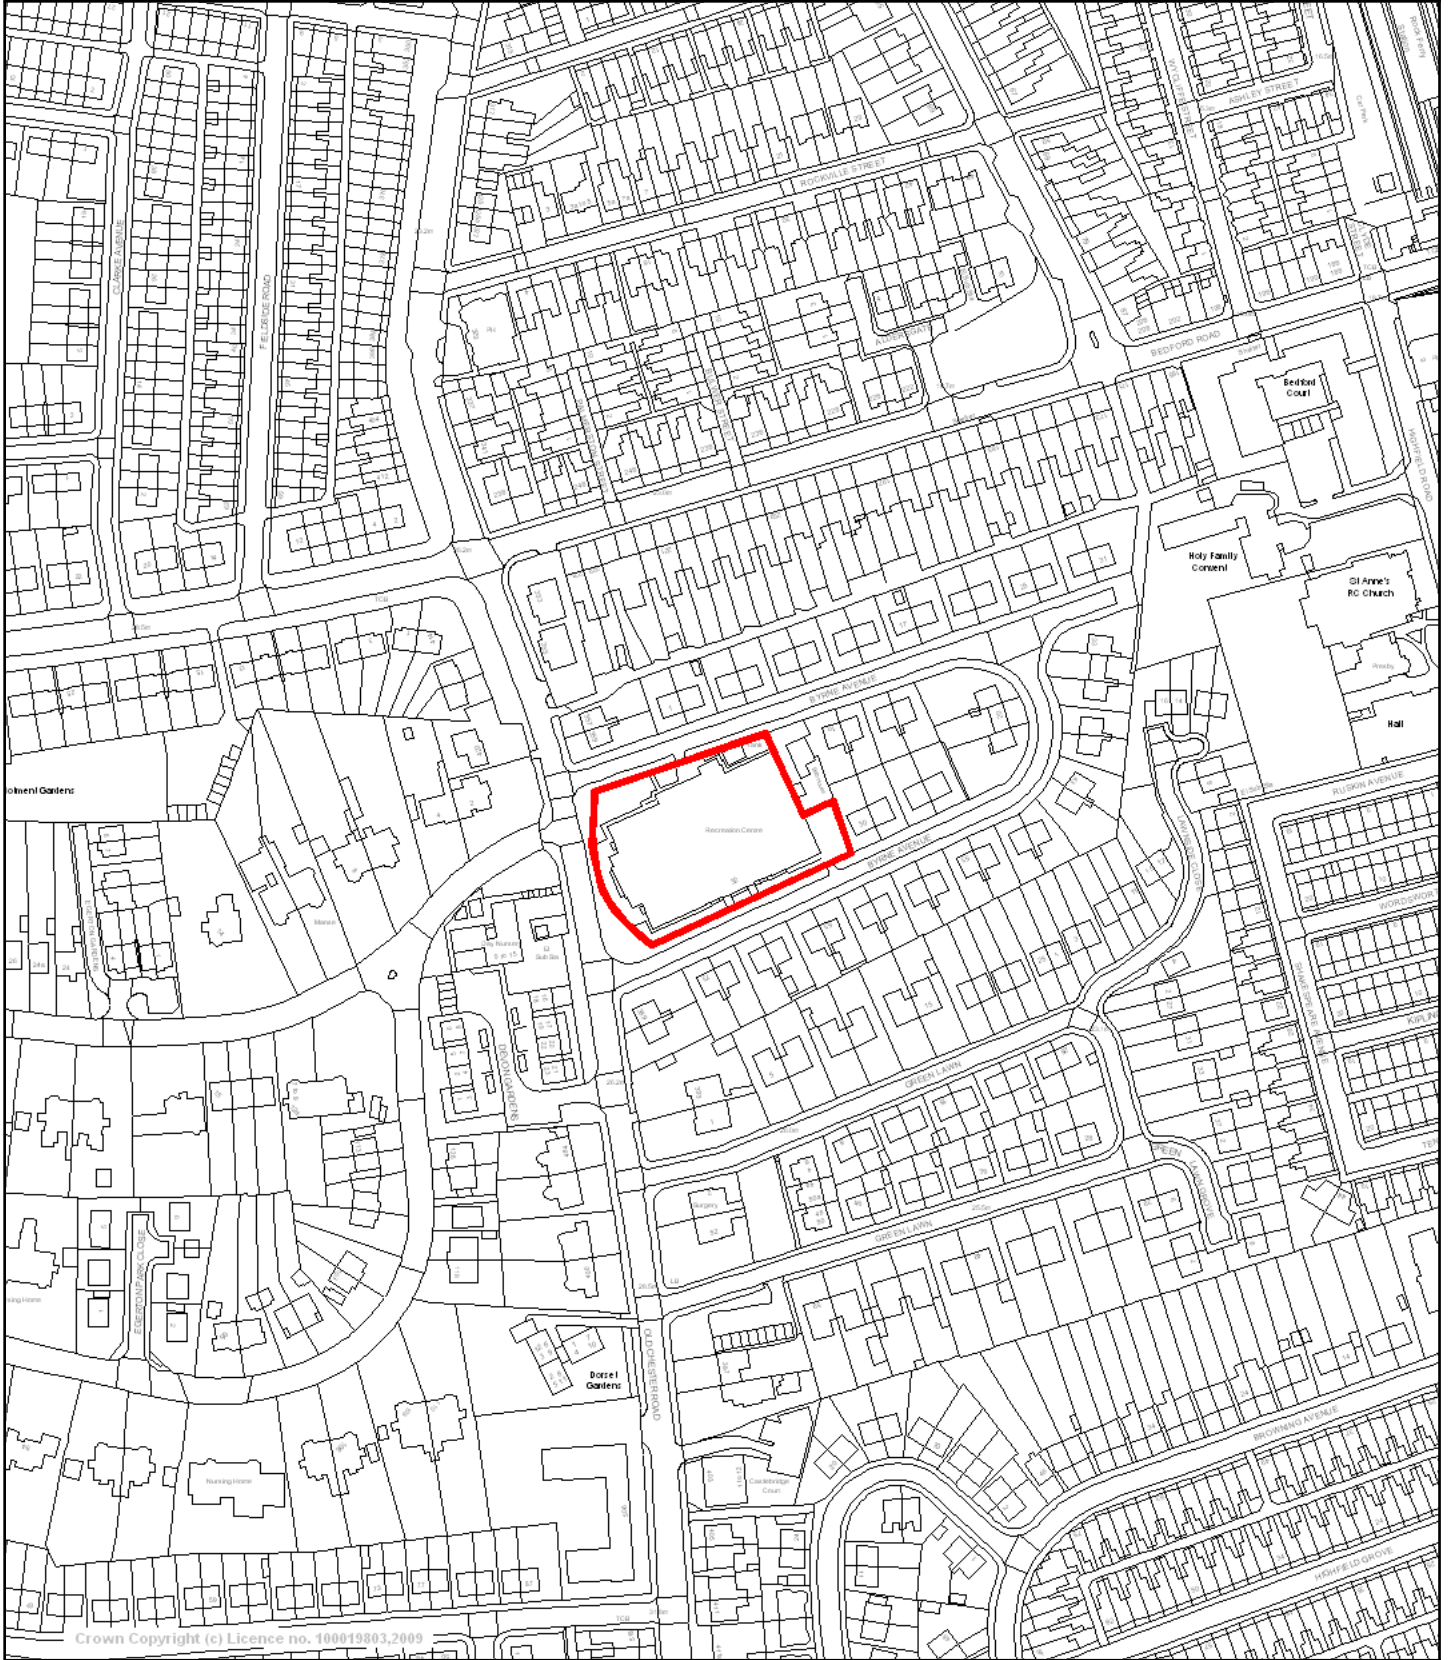

Byrne Avenue Recreation Centre, Byrne Avenue, Rock Ferry.

Crown Copyright (c) Licence no. 100019803,2009

© Crown copyright and database rights 2013
Ordnance Survey 100019803

You are not permitted to copy, sub-license, distribute or sell any of this data to third parties in any form.