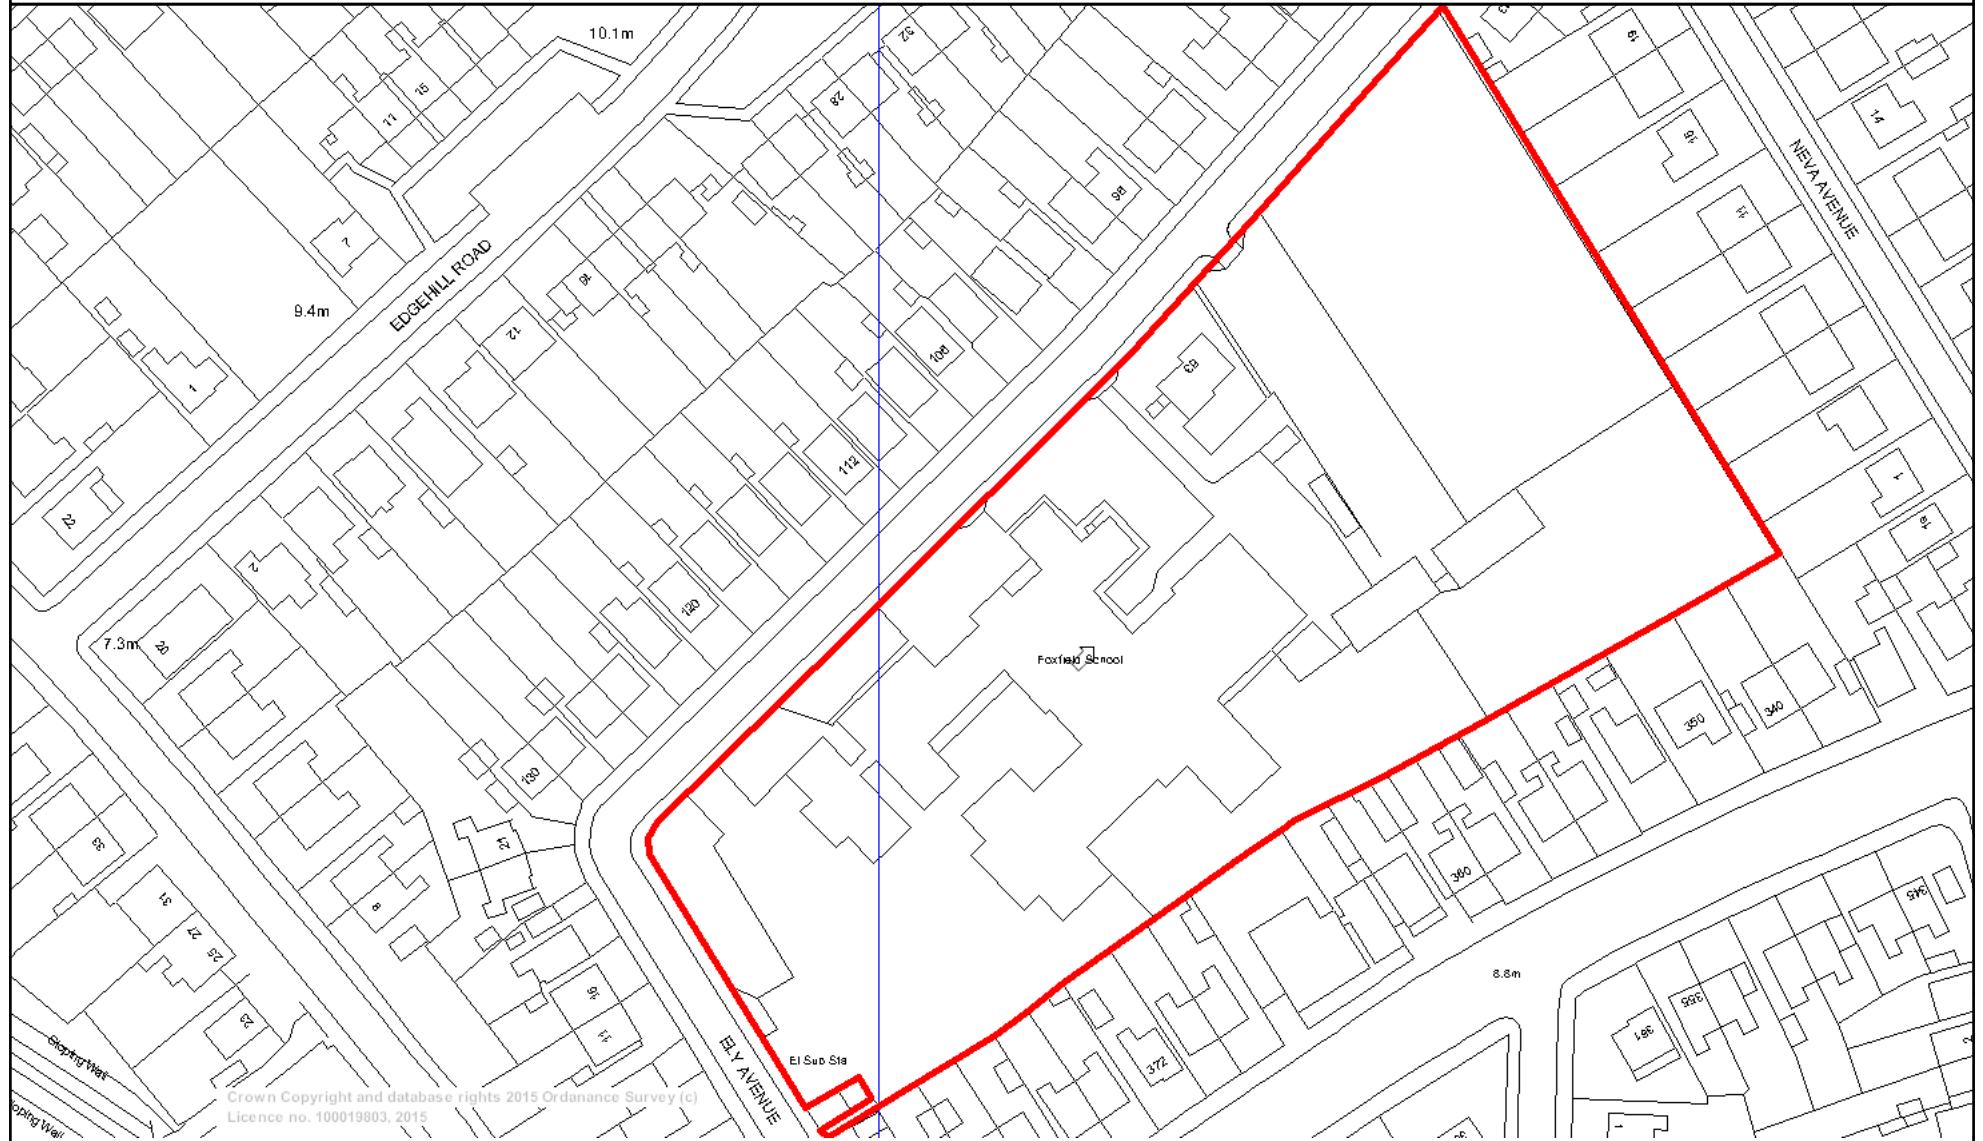

# Former Foxfield School, Douglas Drive, Moreton

© Crown copyright and database rights 2015 Ordnance Survey 100019803

You are not permitted to copy, sub-license, distribute or sell any of this data to third parties in any form.

Scale 1/1250

Centre = 325519 E 389675 N

Date 2/3/2015