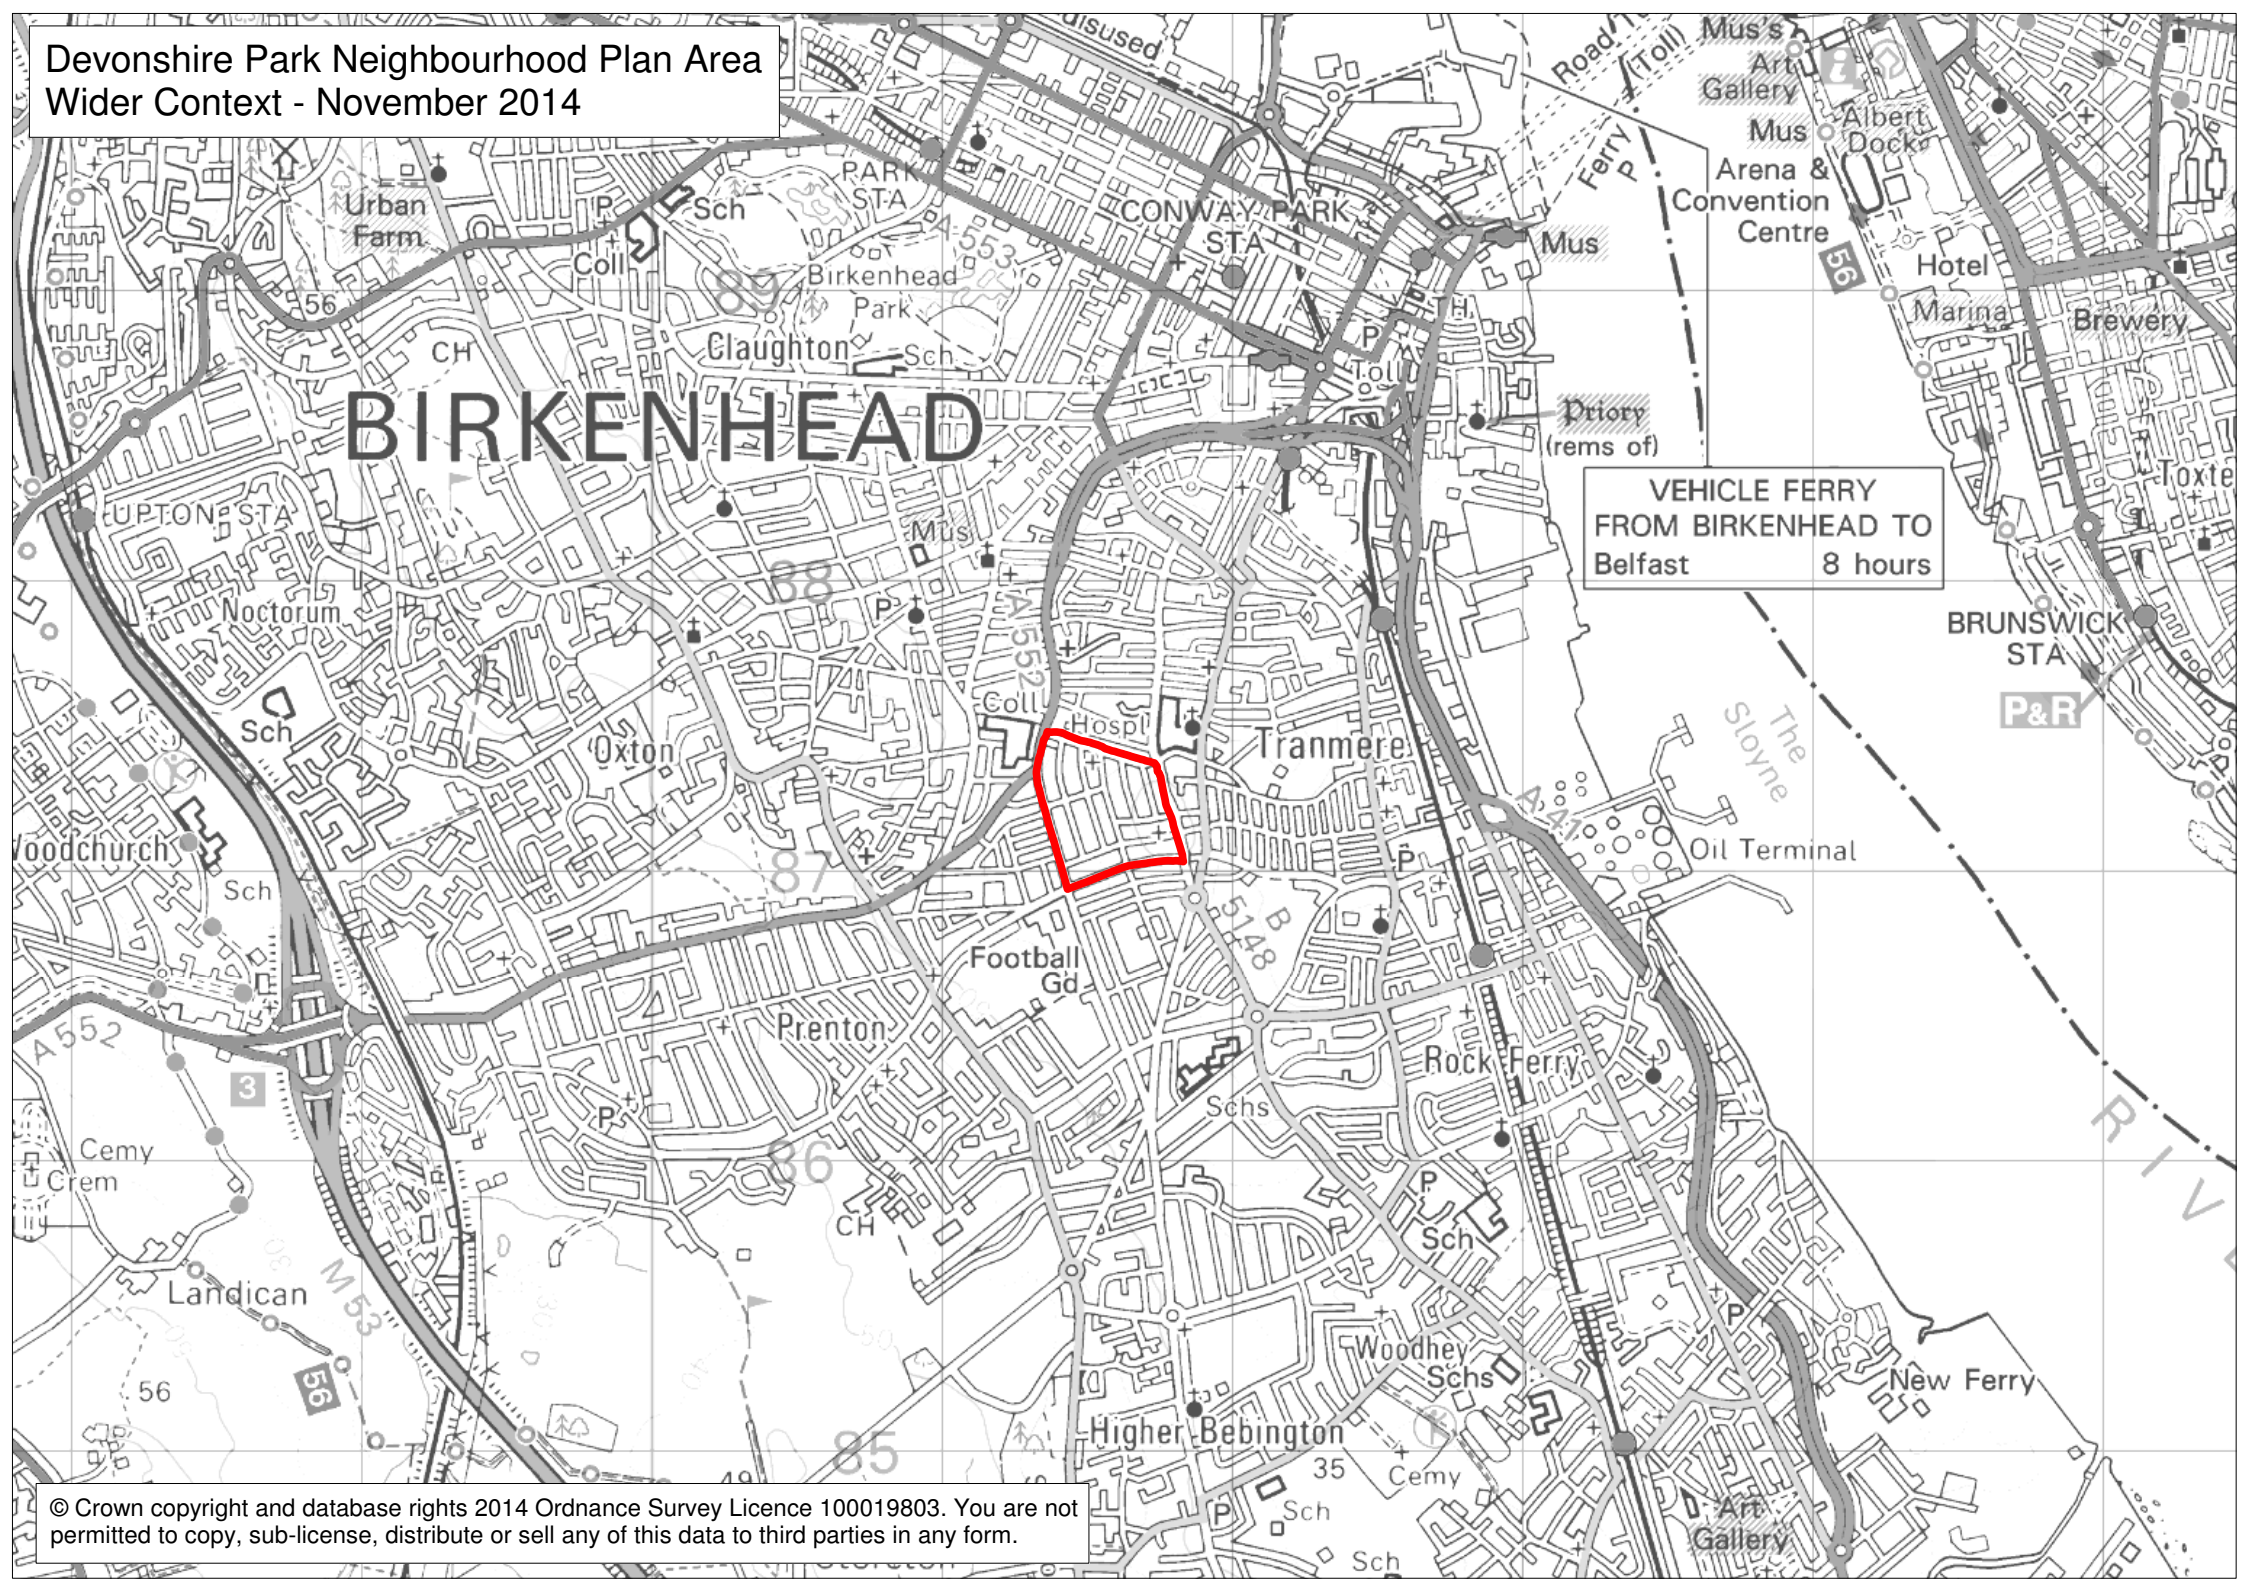

Devonshire Park Neighbourhood Plan Area
Wider Context - November 2014

BIRKENHEAD

VEHICLE FERRY
FROM BIRKENHEAD TO
Belfast 8 hours