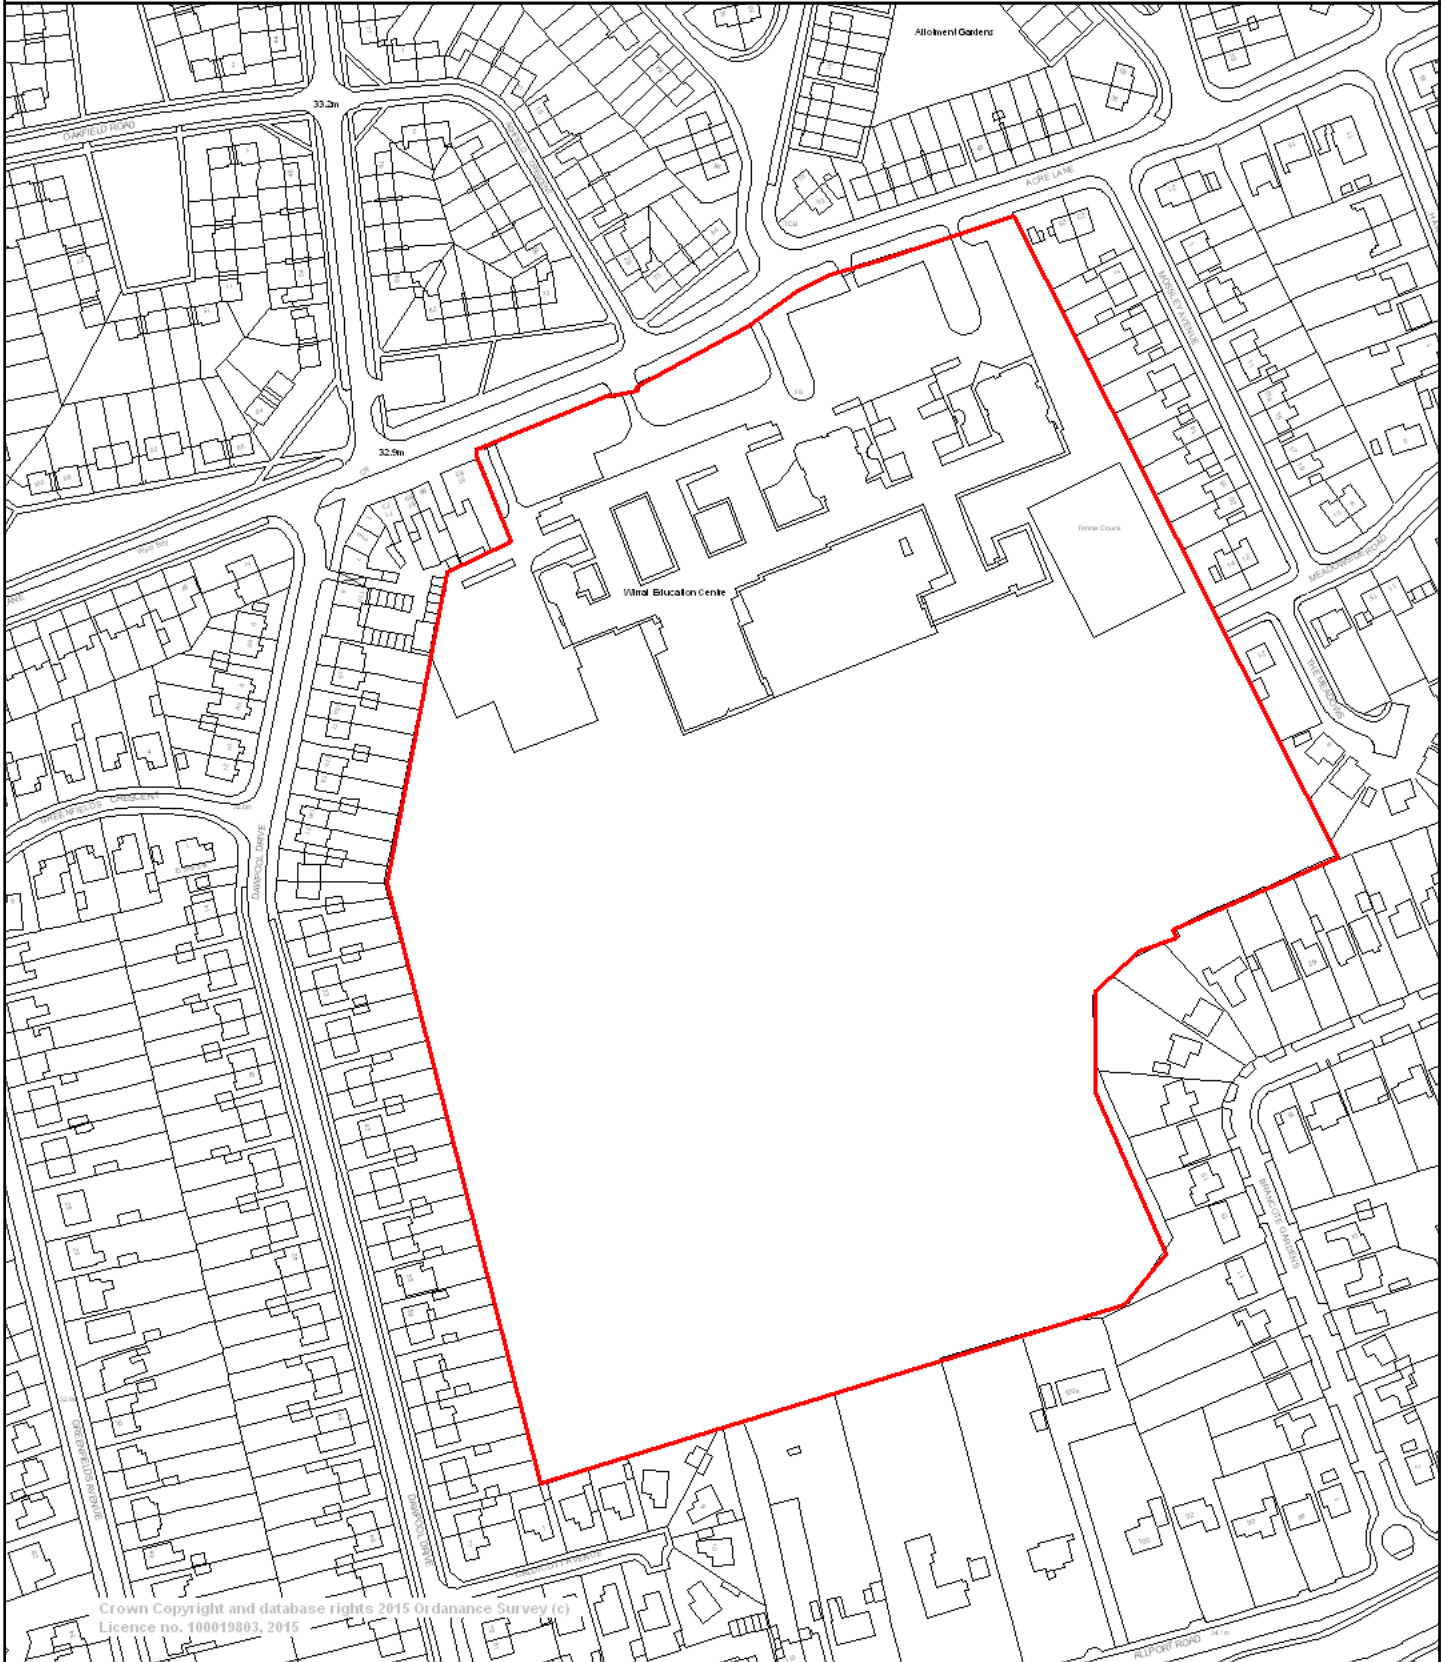

Acre Lane, Bromborough

© Crown copyright and database rights 2015 Ordnance Survey 100019803

Scale 1/2500

Centre = 334623 E 381377 N

You are not permitted to copy, sub-license, distribute or sell any of this data to third parties in any form.