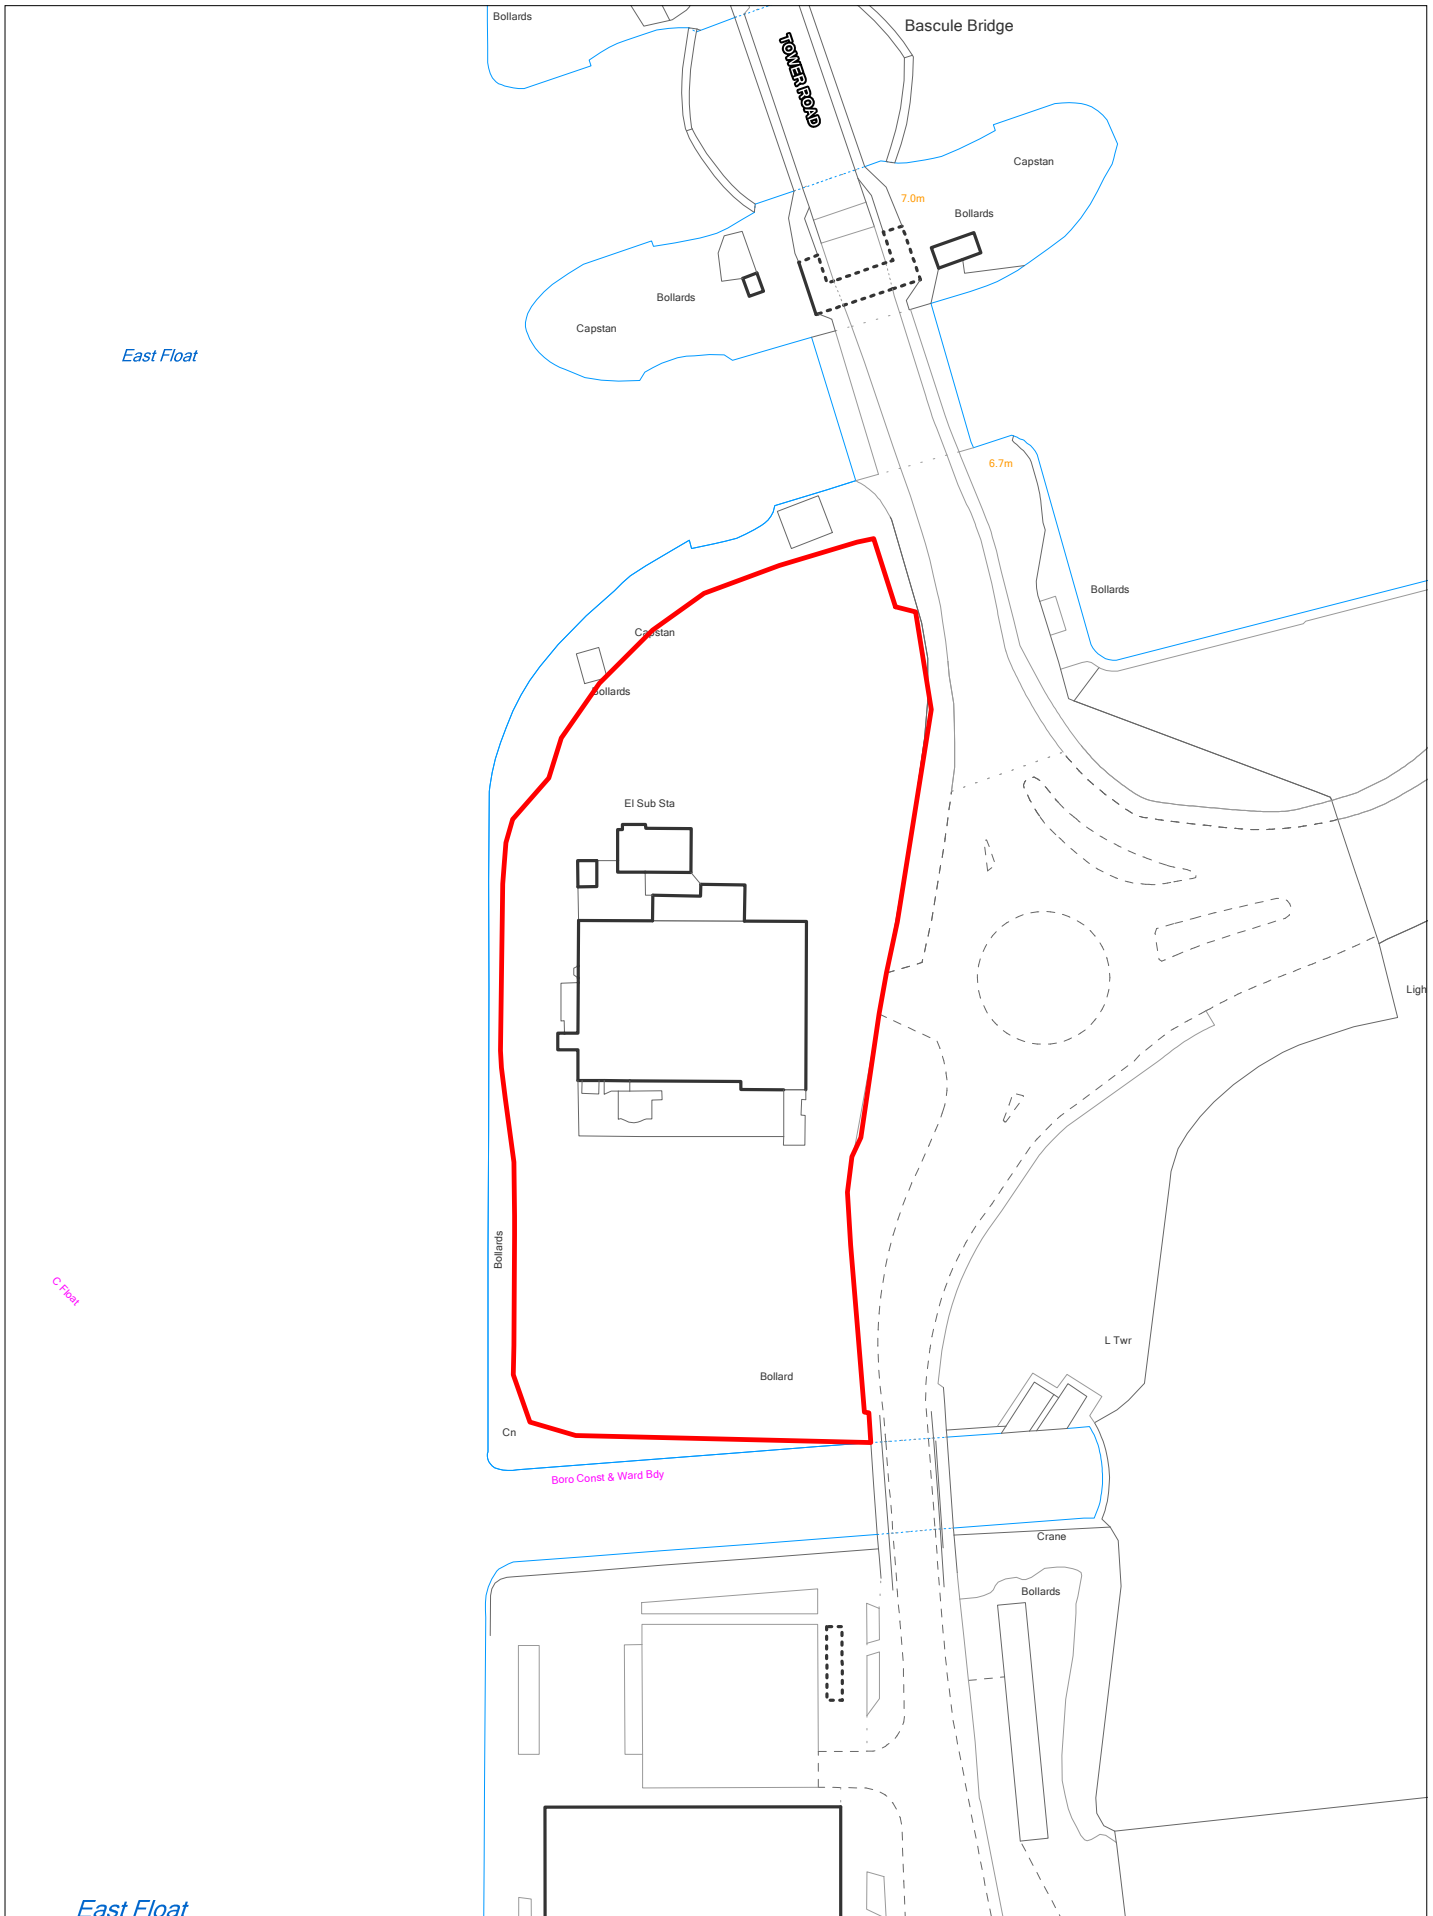

ELPS 087 Wirral Waters - Tower Quay

Scale 1:1250

© Crown copyright and database rights 2018 Ordnance Survey 100019803

ELPS 094 North of Prenton Way Business Park, North Cheshire Trading Estate

Scale 1:1250

© Crown copyright and database rights 2018 Ordnance Survey 100019803

ELPS 129 Wirral Waters - Hydraulic Tower

Scale 1:1250

© Crown copyright and database rights 2018 Ordnance Survey 100019803