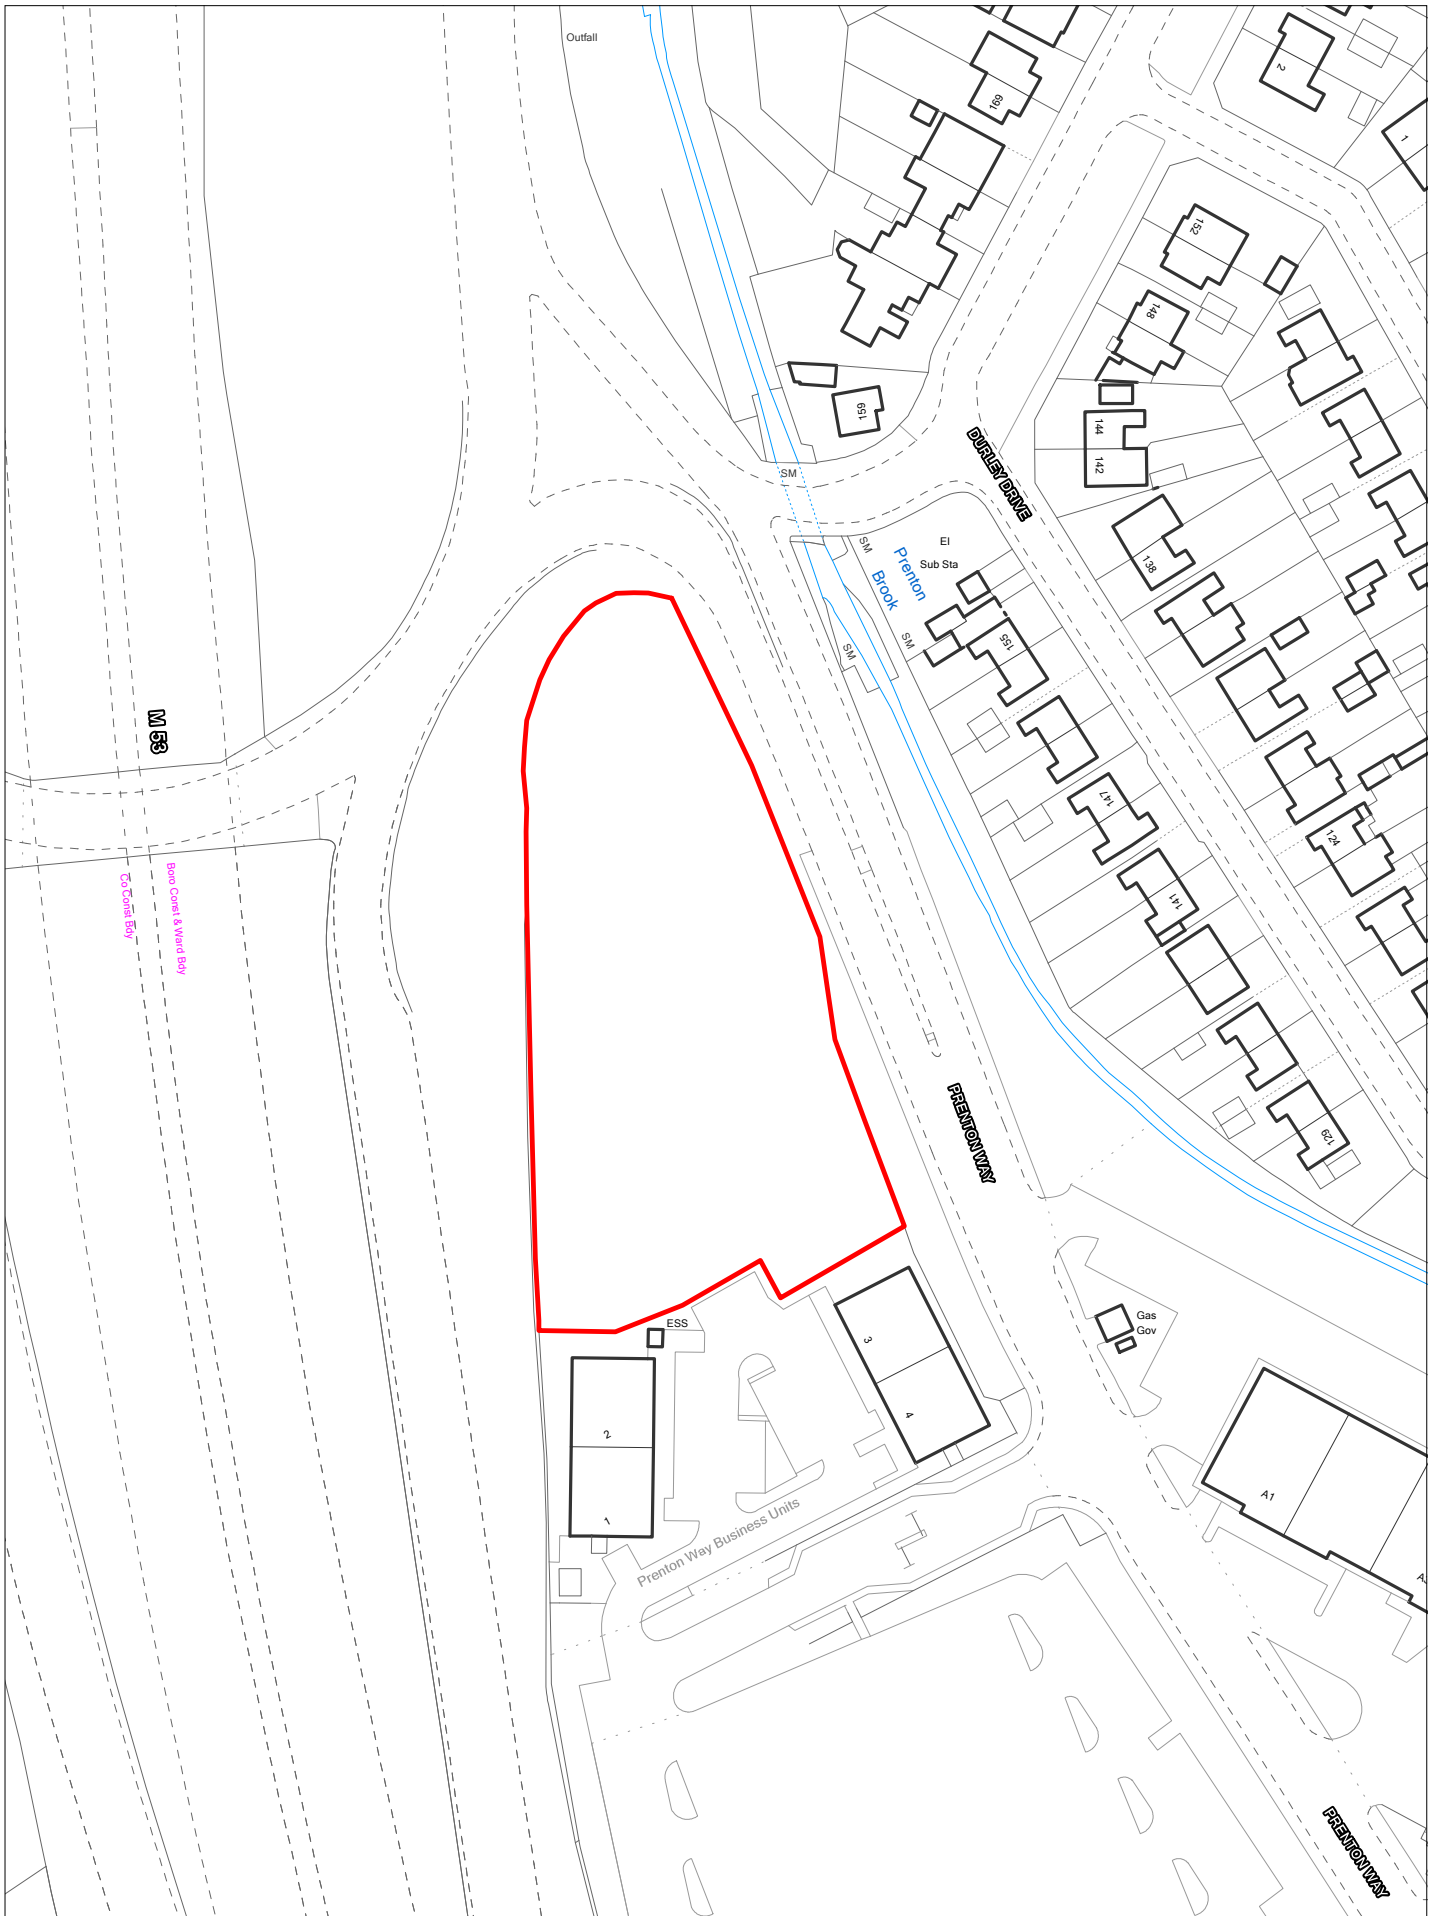

ELPS 087 Wirral Waters - Tower Quay

Scale 1:1250

© Crown copyright and database rights 2018 Ordnance Survey 100019803

ELPS 094 North of Prenton Way Business Park, North Cheshire Trading Estate

Scale 1:1250

© Crown copyright and database rights 2018 Ordnance Survey 100019803

ELPS 129 Wirral Waters - Hydraulic Tower

Scale 1:1250

© Crown copyright and database rights 2018 Ordnance Survey 100019803