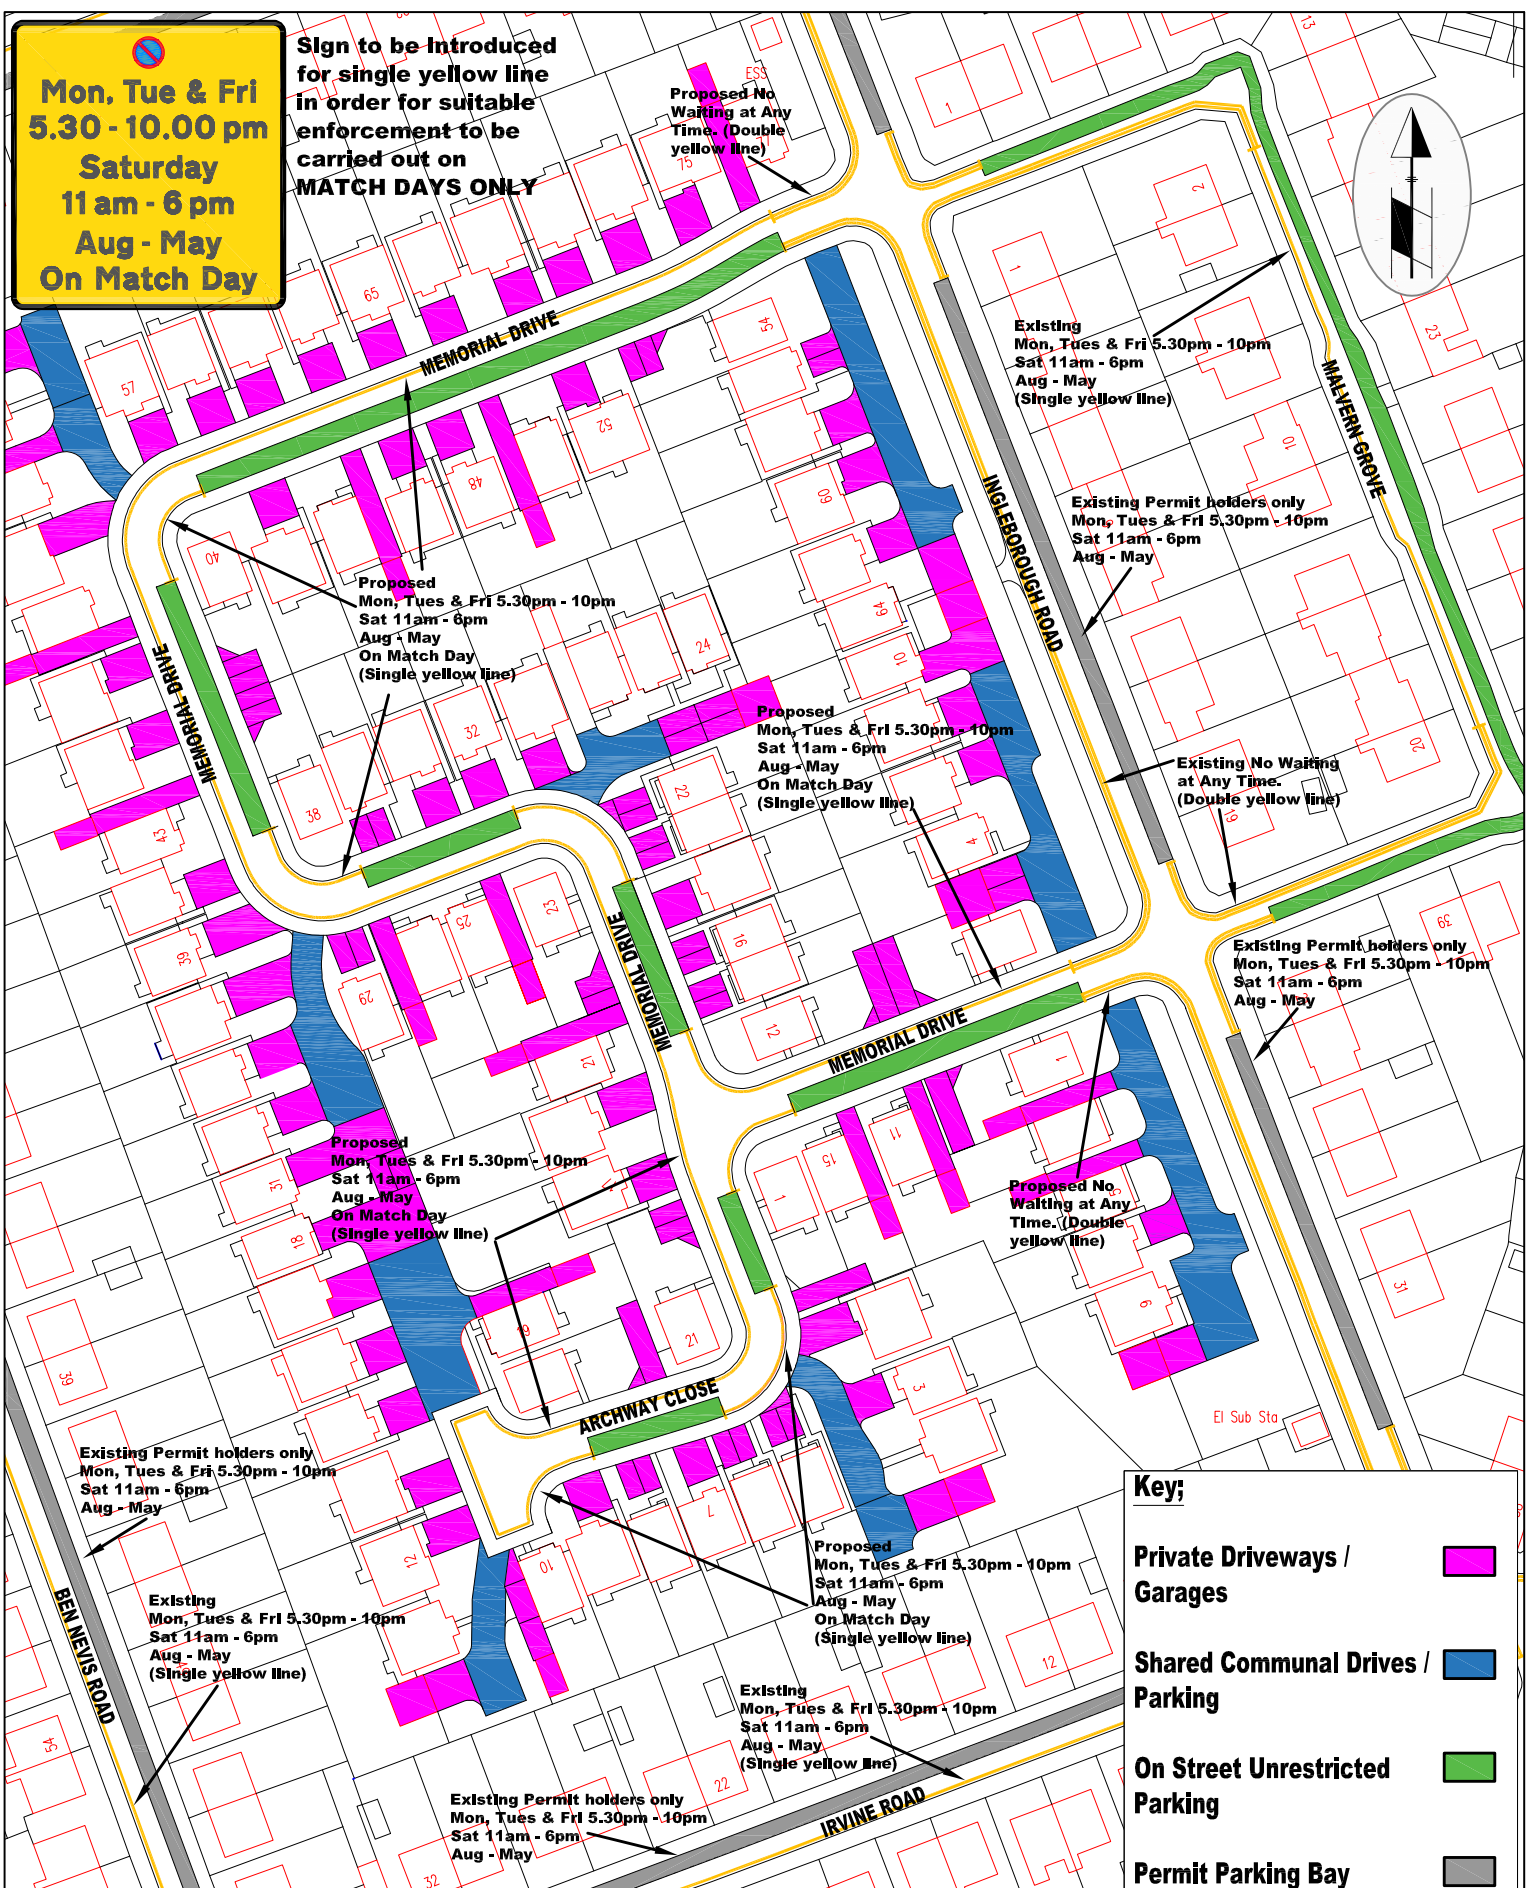

**Mon, Tue & Fri
5.30 - 10.00 pm
Saturday
11 am - 6 pm
Aug - May
On Match Day**

**Sign to be introduced
for single yellow line
in order for suitable
enforcement to be
carried out on
MATCH DAYS ONLY**

Key;

- Private Driveways / Garages
- Shared Communal Drives / Parking
- On Street Unrestricted Parking
- Permit Parking Bay

WIRRAL
Appendix 2
Memorial Drive / Archway Close, Tranmere
Off / On Street Parking Provision
(Prenton Ward)

Place Services
 PO Box 290 Brighton Street Wallasey Wirral CH27 9FQ
 © Crown copyright and database rights 2018 Ordnance Survey
 100019803
 You are not permitted to copy, sub-license, distribute or sell any of this data to third parties in any form