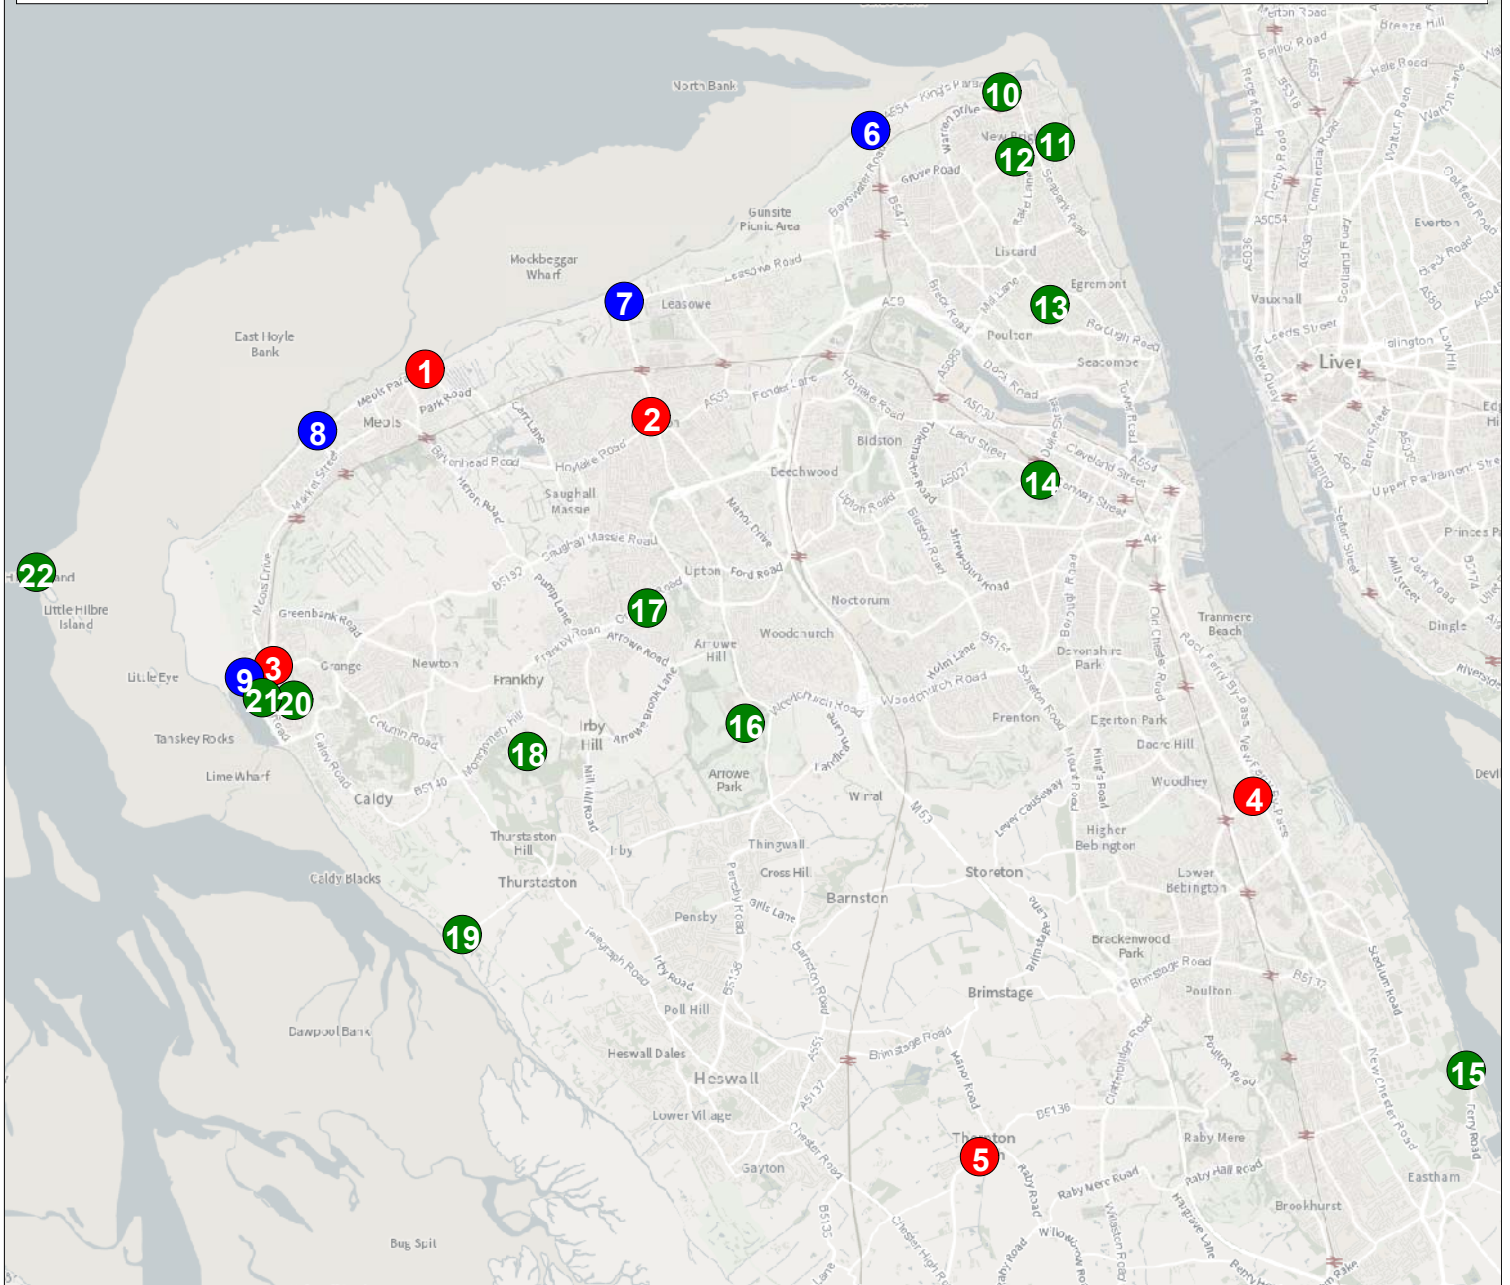

- Public Toilets - Proposed Closure**
- 1 Meols Parade (Bennetts Lane) Public Toilets
- 2 Moreton Cross Public Toilets
- 3 West Kirby Concourse (external) Public Toilets
- 4 New Ferry Public Toilets
- 5 Thornton Hough Public Toilets

- Public Toilets - Proposed Retain**
- 6 Harrison Drive (Kings Parade) Public Toilets
- 7 Moreton Common Public Toilets
- 8 Meols Parade Gardens Public Toilets
- 9 West Kirby Marine Lake Public Toilets

- Public Toilets - Located in Parks**
- 10 Marine Park Public Toilets
- 11 Vale Park Public Toilets
- 12 Quarry Recreation Ground Public Toilets
- 13 Central Park Public Toilets
- 14 Birkenhead Park Public Toilets (located in the Visitors Centre)
- 15 Eastham Country Park Public Toilets (located in the Visitors Centre)
- 16 Arrowe Country Park Public Toilets
- 17 Coronation Park Public Toilets
- 18 Royden Park Public Toilets
- 19 Station Road Public Toilets
- 20 Ashton Park Public Toilets
- 21 Victoria Gardens Public Toilets
- 22 Hilbre Island Composting Toilets

This list does not include other Council owned assets such as the Floral Pavilion and other public assets which are available for Public Toilet access.

Public Toilets

Scale: 1:95000

Date: 09.02.2022