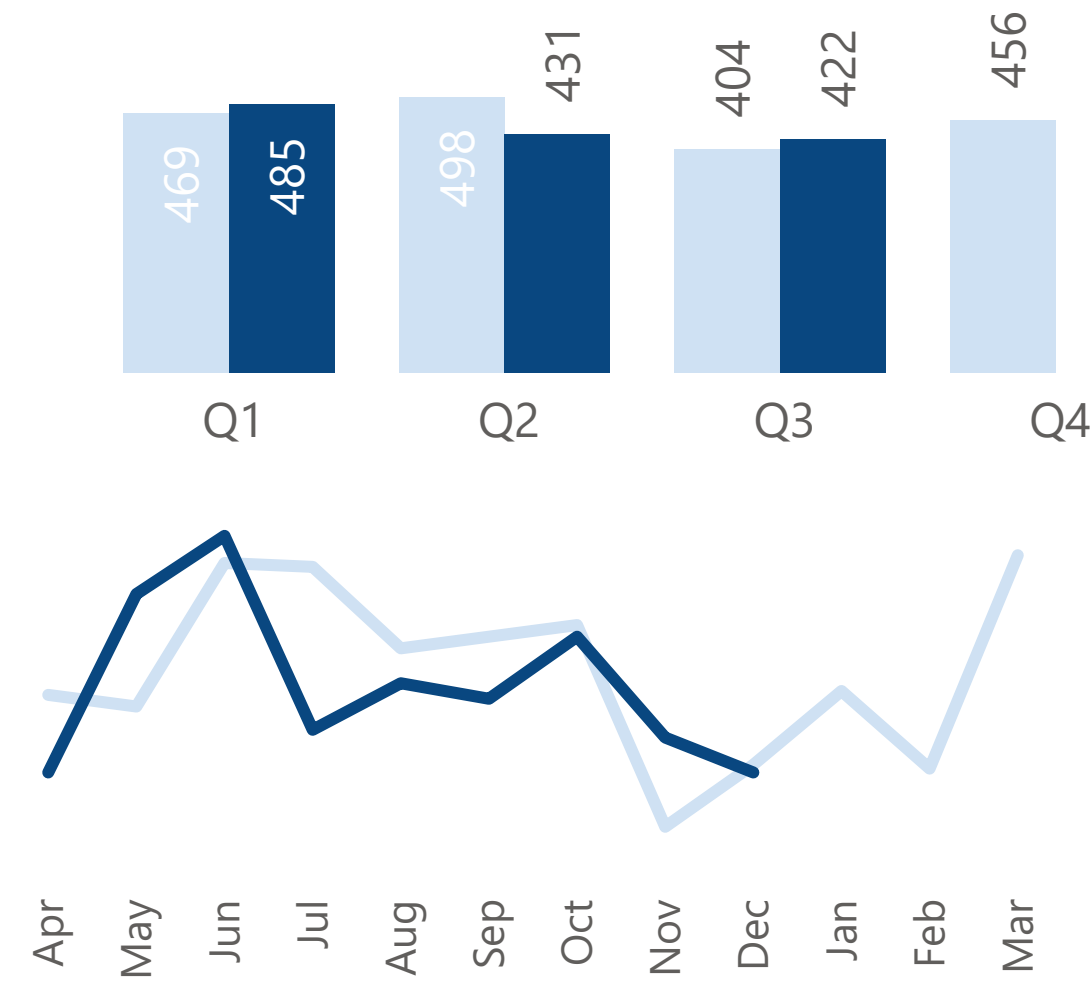

Violent Crime

Year To Date

6,174

Previous Year: 5,957 (+4%)

● 2021-22 ● 2022-23

Violent with Injury

Year To Date

1,338

Previous Year: 1,371 (-2%)

● 2021-22 ● 2022-23

Violent without Injury

Year To Date

2,377

Previous Year: 2,286 (+4%)

● 2021-22 ● 2022-23

Stalking & Harassment

Year To Date

2,454

Previous Year: 2,298 (+7%)

● 2021-22 ● 2022-23

Top Wards YTD Crime

Birkenhead and Tranmere	992
Bidston and St. James	569
Rock Ferry	475

Top Wards YTD Crime

Birkenhead and Tranmere	274
Bidston and St. James	117
Rock Ferry	95