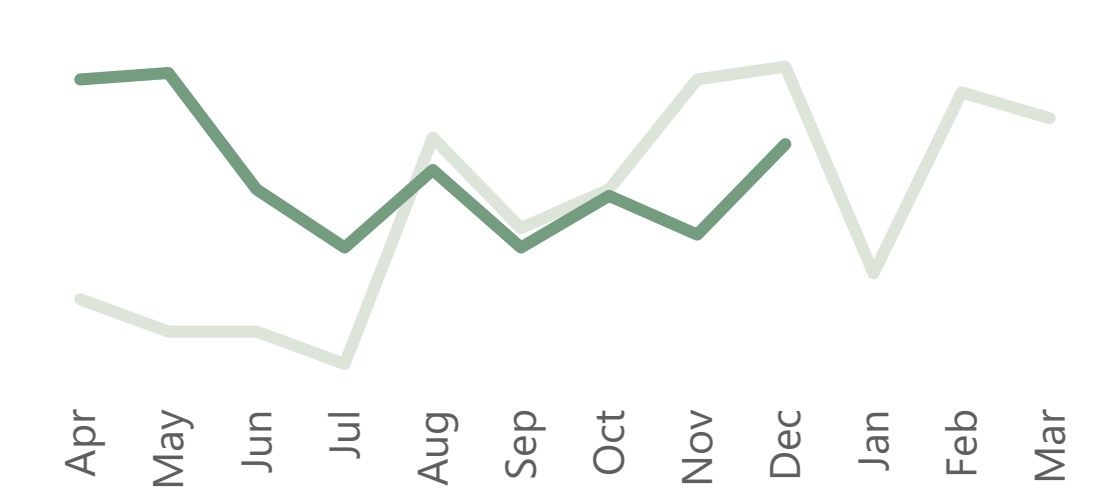

Violent Crime

Year To Date

6,174

Previous Year: 5,957 (+4%)

● 2021-22 ● 2022-23

Violent with Injury

Year To Date

1,338

Year To Date

315

Previous Year: 309 (+2%)

● 2021-22 ● 2022-23

Top Wards YTD Crime

Birkenhead and Tranmere	54
Seacombe	30
Bidston and St. James	29

Residential Burglary

Year To Date

649

Previous Year: 580 (+12%)

● 2021-22 ● 2022-23

Top Wards YTD Crime

Claughton	80
Birkenhead and Tranmere	71
Bidston and St. James	55

Note: This page demonstrates 'volume' acquisitive crime. All acquisitive crime types are: Robbery of Business Property, Robbery of Personal Property, Burglary - Business and Community, Burglary - Residential, Theft of Motor Vehicle, Theft from Motor Vehicle, Interfering with a Motor Vehicle, Theft from the Person, Bicycle Theft, Shoplifting and Other theft