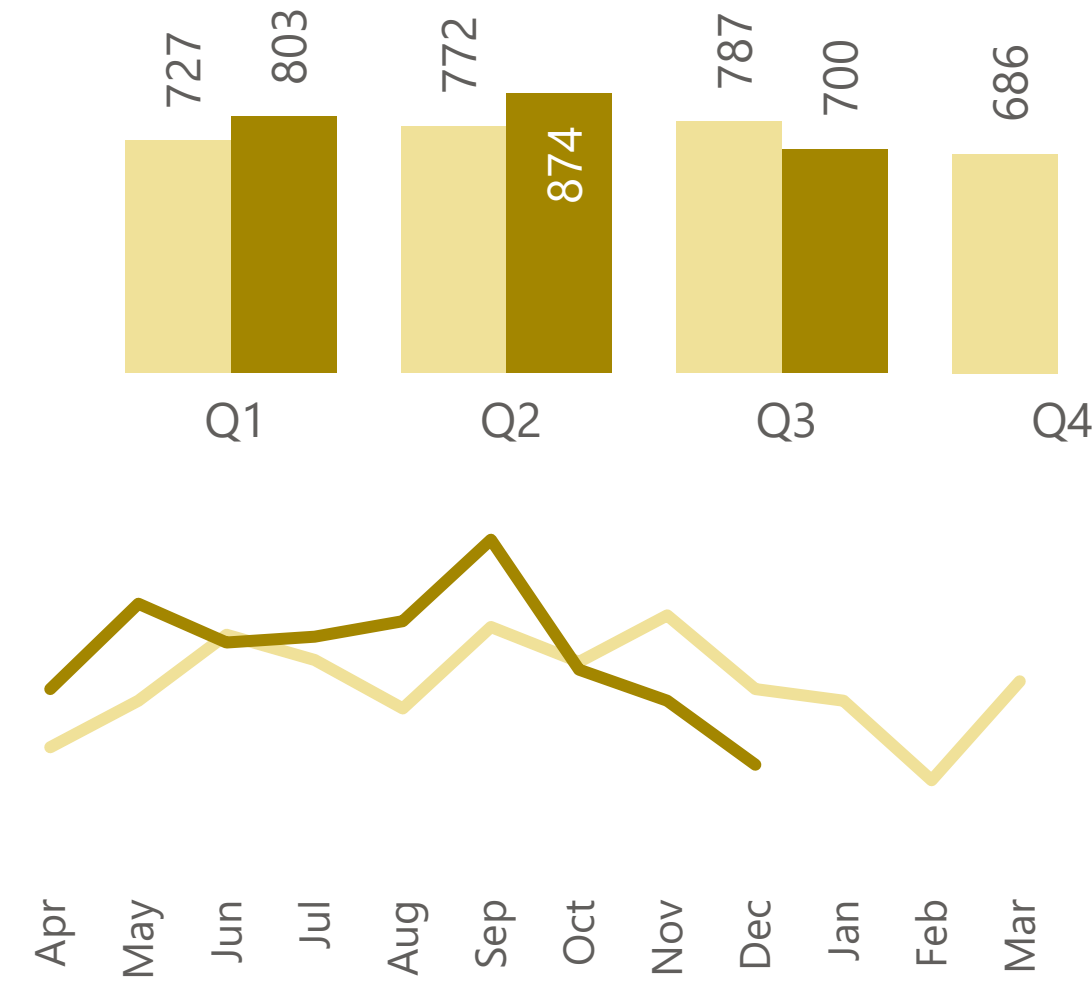

Violent Crime

Year To Date

6,174

Previous Year: 5,957 (+4%)

● 2021-22 ● 2022-23

Violent with Injury

Year To Date

1,338

Previous Year: 1,371 (-2%)

● 2021-22 ● 2022-23

Violent without Injury

Year To Date

2,377

Previous Year: 2,286 (+4%)

● 2021-22 ● 2022-23

Stalking & Harassment

Year To Date

2,454

Previous Year: 2,298 (+7%)

● 2021-22 ● 2022-23

Top Wards YTD Crime

Birkenhead and Tranmere	992
Bidston and St. James	569
Rock Ferry	475

Top Wards YTD Crime

Birkenhead and Tranmere	274
Bidston and St. James	117
Rock Ferry	95