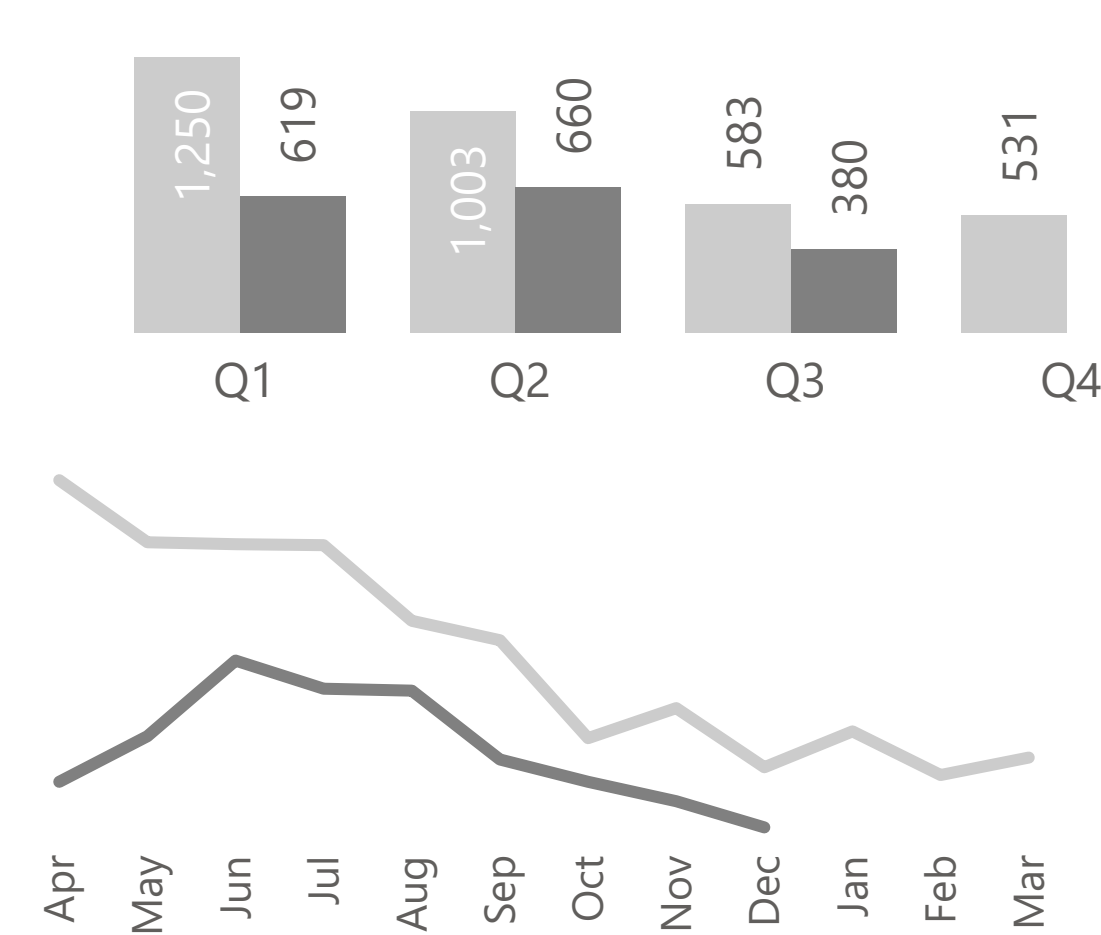

Violent Crime

Year To Date

6,174

Previous Year: 5,957 (+4%)

● 2021-22 ● 2022-23

Violent with Injury

Year To Date

1,338

649

Previous Year: 580 (+12%)

● 2021-22 ● 2022-23

Top Wards YTD Crime

Claughton	80
Birkenhead and Tranmere	71
Bidston and St. James	55

Note: This page demonstrates 'volume' acquisitive crime. All acquisitive crime types are: Robbery of Business Property, Robbery of Personal Property, Burglary - Business and Community, Burglary - Residential, Theft of Motor Vehicle, Theft from Motor Vehicle, Interfering with a Motor Vehicle, Theft from the Person, Bicycle Theft, Shoplifting and Other theft

Source: Merseyside Police Management Information Systems: Corvus and Delphi

ASB

Year To Date

2,686

Previous Year: 4,063 (-34%)

● 2021-22 ● 2022-23

Top Wards YTD Incidents

Birkenhead and Tranmere	346
Bidston and St. James	197
Bromborough	167

Adult ASB

Year To Date

1,659

Previous Year: 2,836 (-42%)

● 2021-22 ● 2022-23

Top Wards YTD Incidents

Birkenhead and Tranmere	225
Bidston and St. James	111
Leasowe and Moreton East	95

Youth ASB