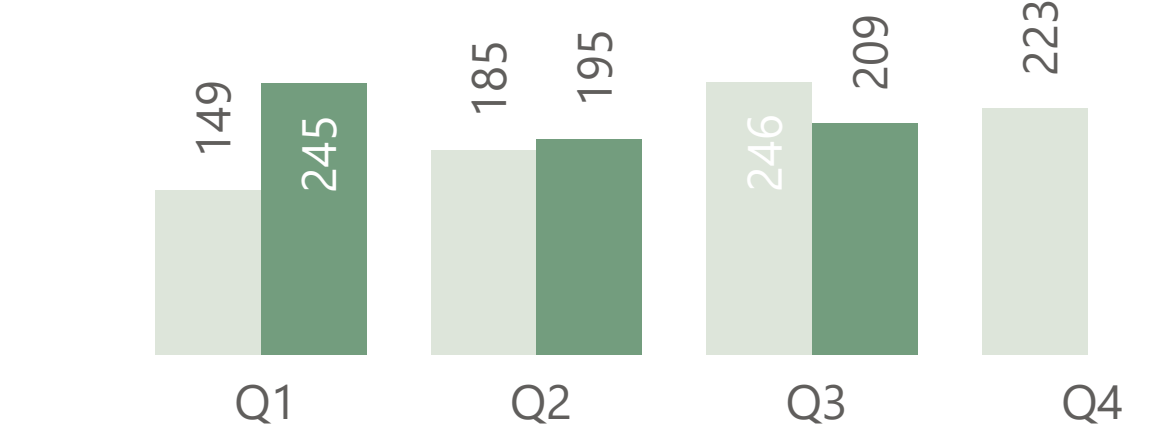

Theft from Motor Vehicle

Year To Date

288

Previous Year: 392 (-27%)

● 2021-22 ● 2022-23

Top Wards YTD Crime

Bromborough	38
Birkenhead and Tranmere	34
Bidston and St. James	24

Theft of Motor Vehicle

Year To Date

315

Previous Year: 309 (+2%)

● 2021-22 ● 2022-23

Top Wards YTD Crime

Birkenhead and Tranmere	54
Seacombe	30
Bidston and St. James	29

Residential Burglary

Year To Date

649

Previous Year: 580 (+12%)

● 2021-22 ● 2022-23

Top Wards YTD Crime

Claughton	80
Birkenhead and Tranmere	71
Bidston and St. James	55

Note: This page demonstrates 'volume' acquisitive crime. All acquisitive crime types are: Robbery of Business Property, Robbery of Personal Property, Burglary - Business and Community, Burglary - Residential, Theft of Motor Vehicle, Theft from Motor Vehicle, Interfering with a Motor Vehicle, Theft from the Person, Bicycle Theft, Shoplifting and Other theft