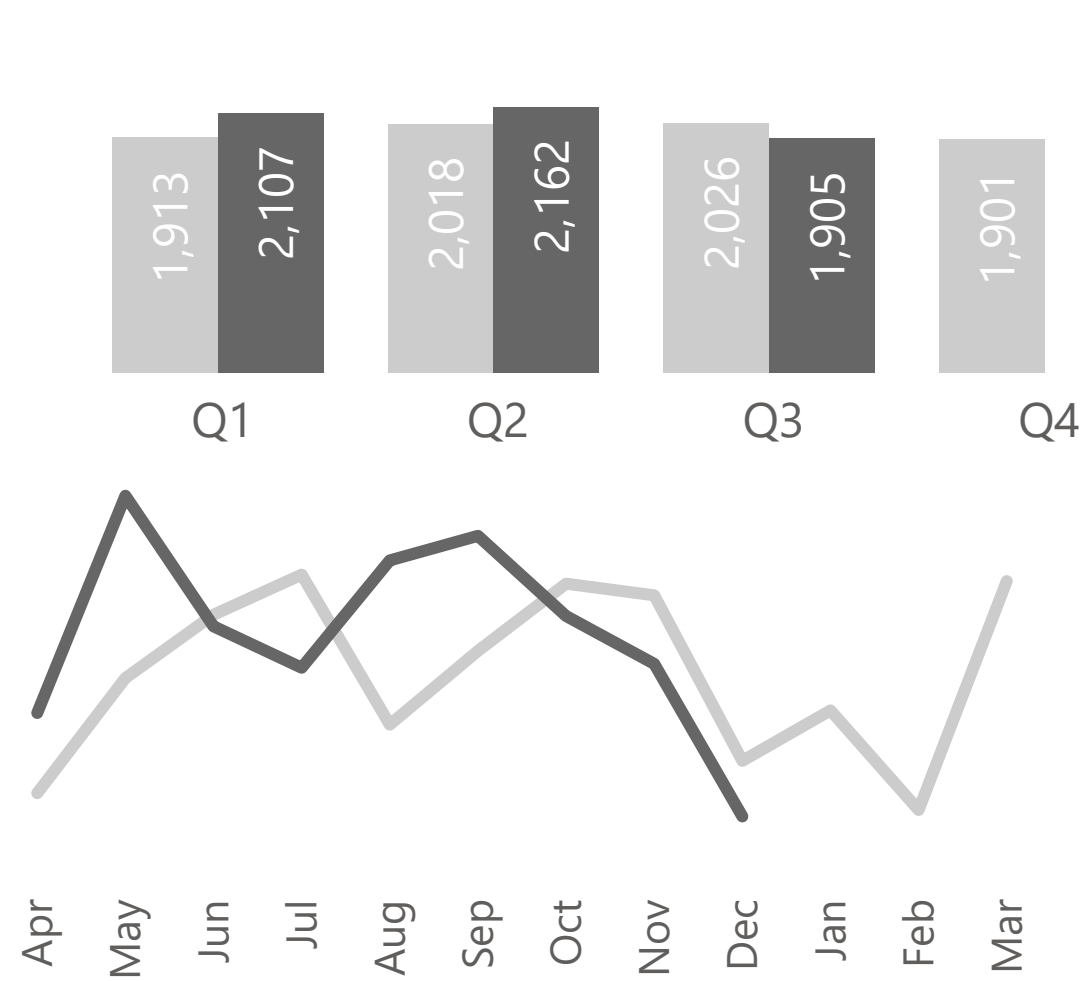

Violent Crime

Year To Date

6,174

Previous Year: 5,957 (+4%)

● 2021-22 ● 2022-23

Violent with Injury

Year To Date

1,338

Previous Year: 1,371 (-2%)

● 2021-22 ● 2022-23

Violent without Injury

Year To Date

2,377

Previous Year: 2,286 (+4%)

● 2021-22 ● 2022-23

Stalking & Harassment