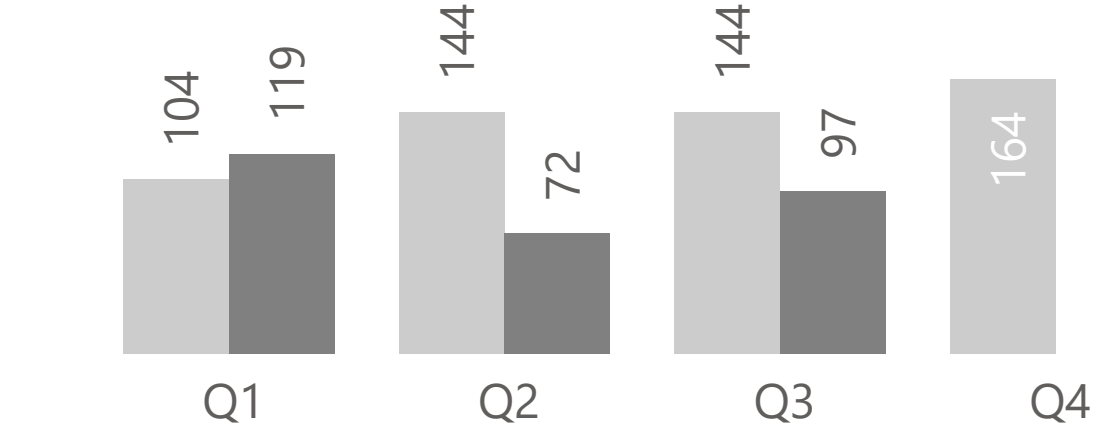

Source: Merseyside Police Management Information Systems: Corvus and Delphi

Acquisitive Crime

Year To Date

4,333

Previous Year: 3,877 (+12%)

● 2021-22 ● 2022-23

Top Wards YTD Crime

Birkenhead and Tranmere	807
Bidston and St. James	401
Bromborough	327

Theft from Motor Vehicle

Year To Date

288

Previous Year: 392 (-27%)

● 2021-22 ● 2022-23

Top Wards YTD Crime

Bromborough	38
Birkenhead and Tranmere	34
Bidston and St. James	24

Theft of Motor Vehicle