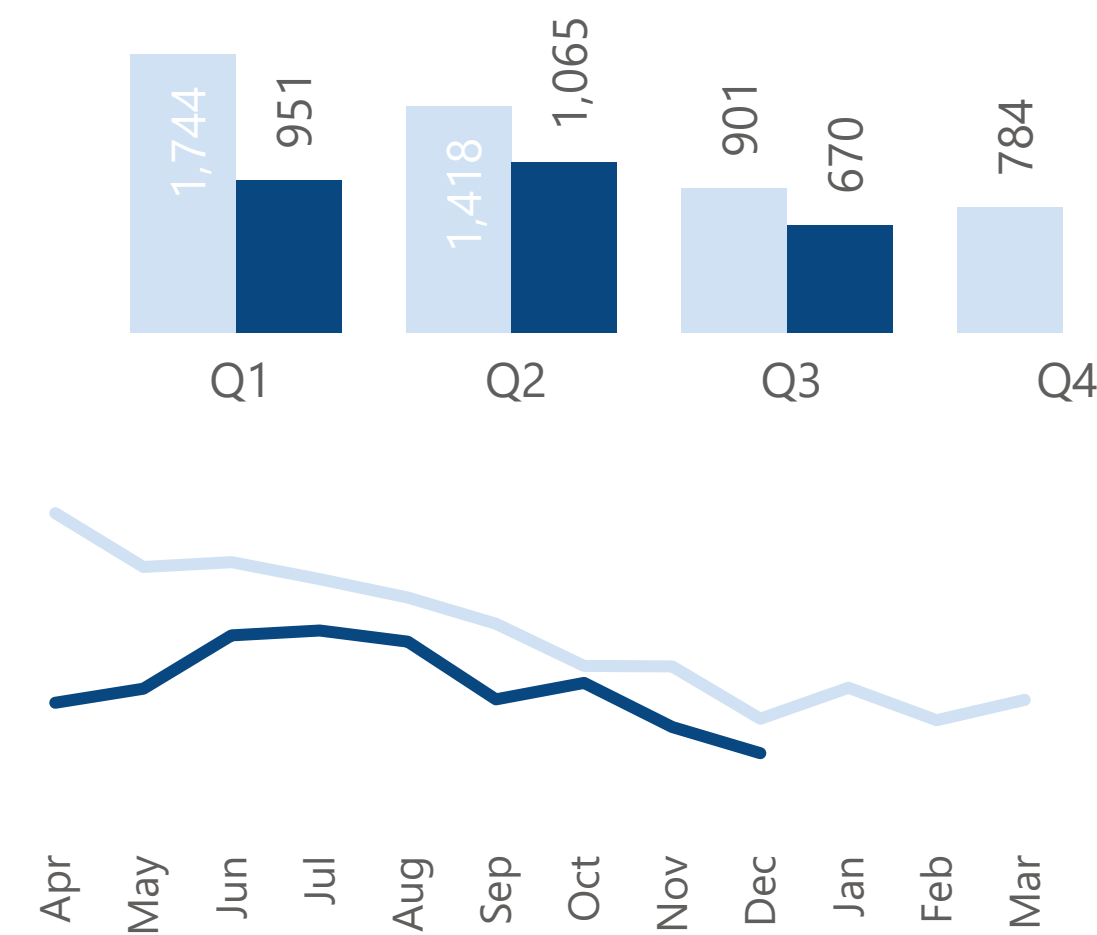

Year To Date

315

Previous Year: 309 (+2%)

● 2021-22 ● 2022-23

Top Wards YTD Crime

Birkenhead and Tranmere	54
Seacombe	30
Bidston and St. James	29

Residential Burglary

Year To Date

649

Previous Year: 580 (+12%)

● 2021-22 ● 2022-23

Top Wards YTD Crime

Claughton	80
Birkenhead and Tranmere	71
Bidston and St. James	55

Note: This page demonstrates 'volume' acquisitive crime. All acquisitive crime types are: Robbery of Business Property, Robbery of Personal Property, Burglary - Business and Community, Burglary - Residential, Theft of Motor Vehicle, Theft from Motor Vehicle, Interfering with a Motor Vehicle, Theft from the Person, Bicycle Theft, Shoplifting and Other theft

Source: Merseyside Police Management Information Systems: Corvus and Delphi

ASB

Year To Date

2,686

Previous Year: 4,063 (-34%)

● 2021-22 ● 2022-23

Top Wards YTD Incidents

Birkenhead and Tranmere	346
Bidston and St. James	197
Bromborough	167

Adult ASB

Year To Date

1,659

Previous Year: 2,836 (-42%)

● 2021-22 ● 2022-23

Top Wards YTD Incidents

Birkenhead and Tranmere	225
Bidston and St. James	111
Leasowe and Moreton East	95

Youth ASB