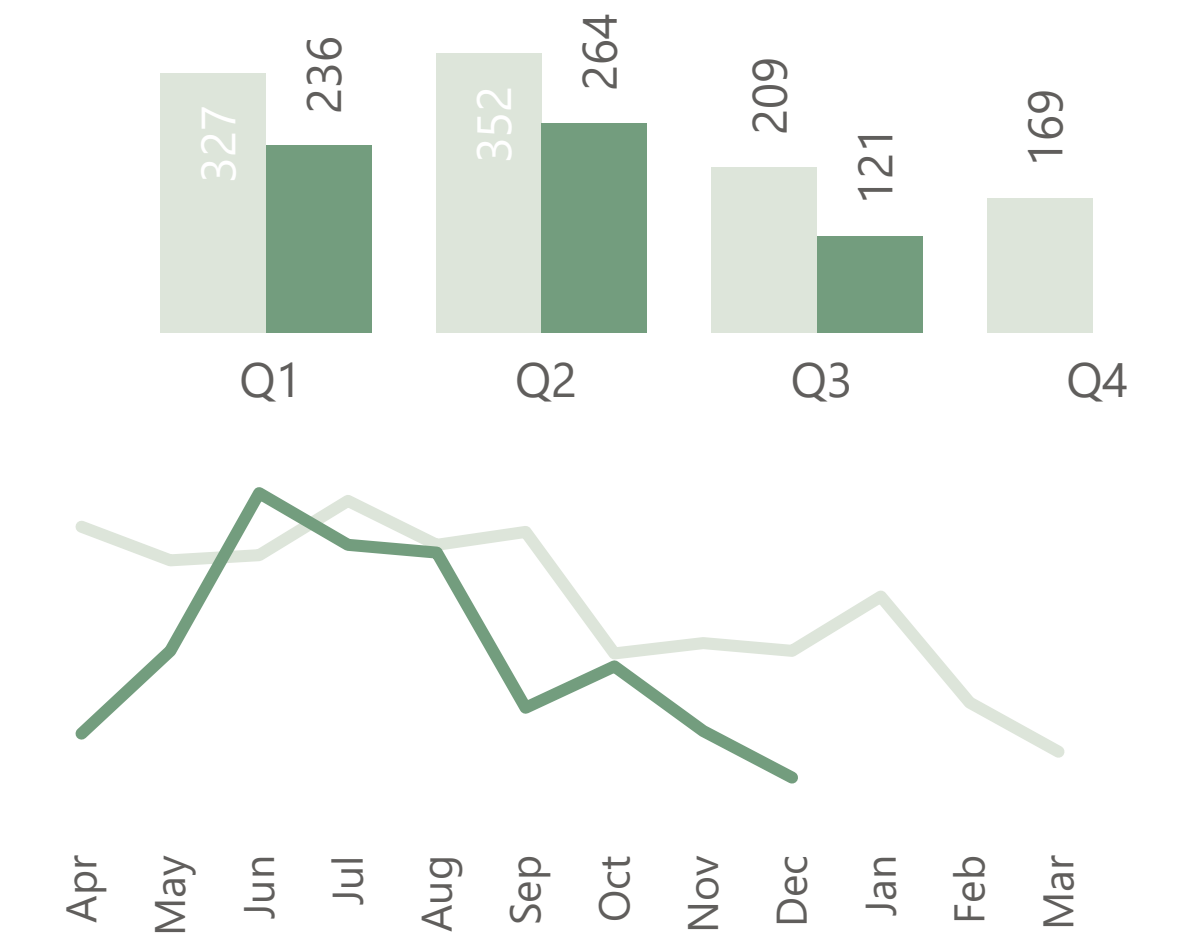

Violent Crime

Year To Date

6,174

Previous Year: 5,957 (+4%)

● 2021-22 ● 2022-23

Violent with Injury

Year To Date

1,338

Adult ASB

Year To Date

1,659

Previous Year: 2,836 (-42%)

● 2021-22 ● 2022-23

Top Wards YTD Incidents

Birkenhead and Tranmere	225
Bidston and St. James	111
Leasowe and Moreton East	95

Youth ASB

Year To Date

1,026

Previous Year: 1,227 (-16%)

● 2021-22 ● 2022-23

Top Wards YTD Incidents

Birkenhead and Tranmere	346
Bidston and St. James	197
Bromborough	167

ASB Use of Scrambler Bikes

Year To Date

621

Previous Year: 888 (-30%)

● 2021-22 ● 2022-23

Top Wards YTD Incidents

Bidston and St. James	197
Birkenhead and Tranmere	346
Seacombe	108