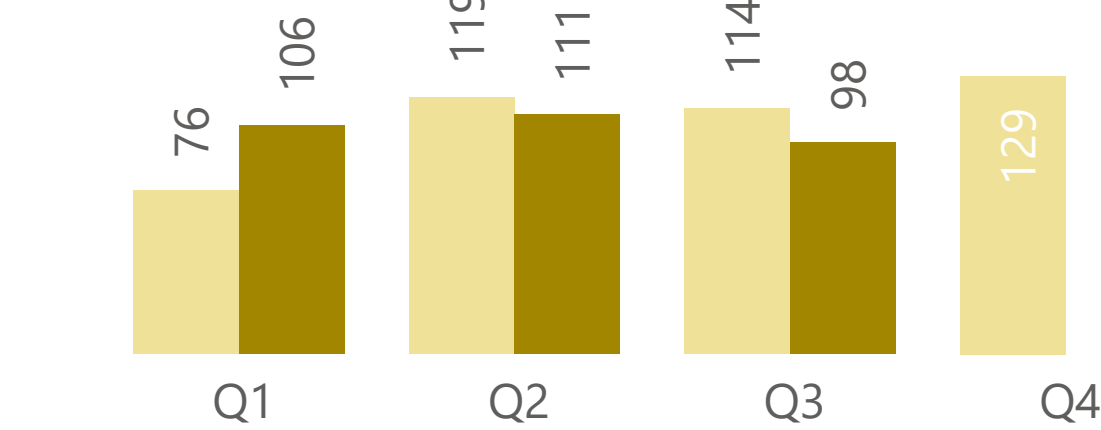

Source: Merseyside Police Management Information Systems: Corvus and Delphi

Acquisitive Crime

Year To Date

4,333

Previous Year: 3,877 (+12%)

● 2021-22 ● 2022-23

Top Wards YTD Crime

Birkenhead and Tranmere	807
Bidston and St. James	401
Bromborough	327

Theft from Motor Vehicle

Year To Date

288

Previous Year: 392 (-27%)

● 2021-22 ● 2022-23

Top Wards YTD Crime

Bromborough	38
Birkenhead and Tranmere	34
Bidston and St. James	24

Theft of Motor Vehicle

Year To Date

315

Previous Year: 309 (+2%)

● 2021-22 ● 2022-23

Top Wards YTD Crime

Birkenhead and Tranmere	54
Seacombe	30
Bidston and St. James	29

Residential Burglary

Year To Date

649

Previous Year: 580 (+12%)

● 2021-22 ● 2022-23

Top Wards YTD Crime

Claughton	80
Birkenhead and Tranmere	71
Bidston and St. James	55

Note: This page demonstrates 'volume' acquisitive crime. All acquisitive crime types are: Robbery of Business Property, Robbery of Personal Property, Burglary - Business and Community, Burglary - Residential, Theft of Motor Vehicle, Theft from Motor Vehicle, Interfering with a Motor Vehicle, Theft from the Person, Bicycle Theft, Shoplifting and Other theft