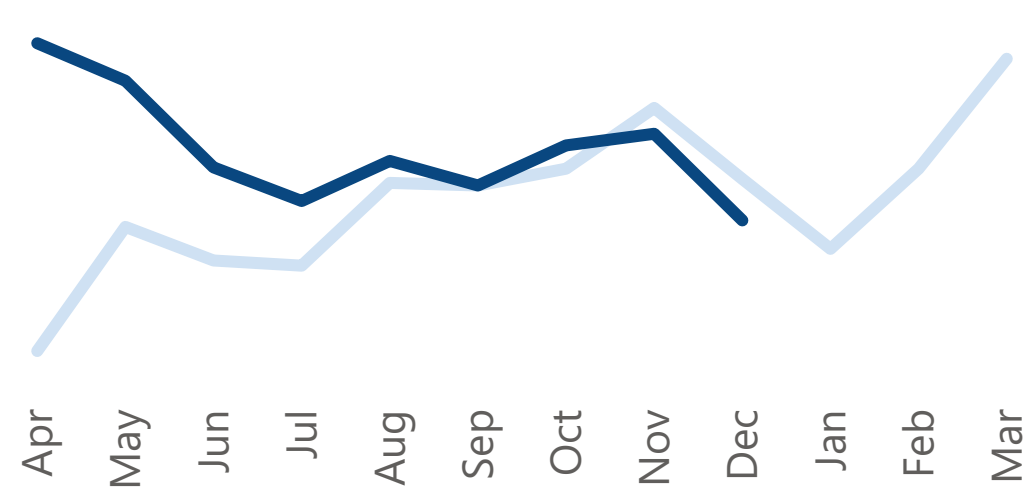

Violent Crime

Year To Date

6,174

Previous Year: 5,957 (+4%)

● 2021-22 ● 2022-23

Violent with Injury

Year To Date

1,338

Source: Merseyside Police Management Information Systems: Corvus and Delphi

Acquisitive Crime

Year To Date

4,333

Previous Year: 3,877 (+12%)

● 2021-22 ● 2022-23

Top Wards YTD Crime

Birkenhead and Tranmere	807
Bidston and St. James	401
Bromborough	327

Theft from Motor Vehicle

Year To Date

288

Previous Year: 392 (-27%)

● 2021-22 ● 2022-23

Top Wards YTD Crime

Bromborough	38
Birkenhead and Tranmere	34
Bidston and St. James	24

Theft of Motor Vehicle