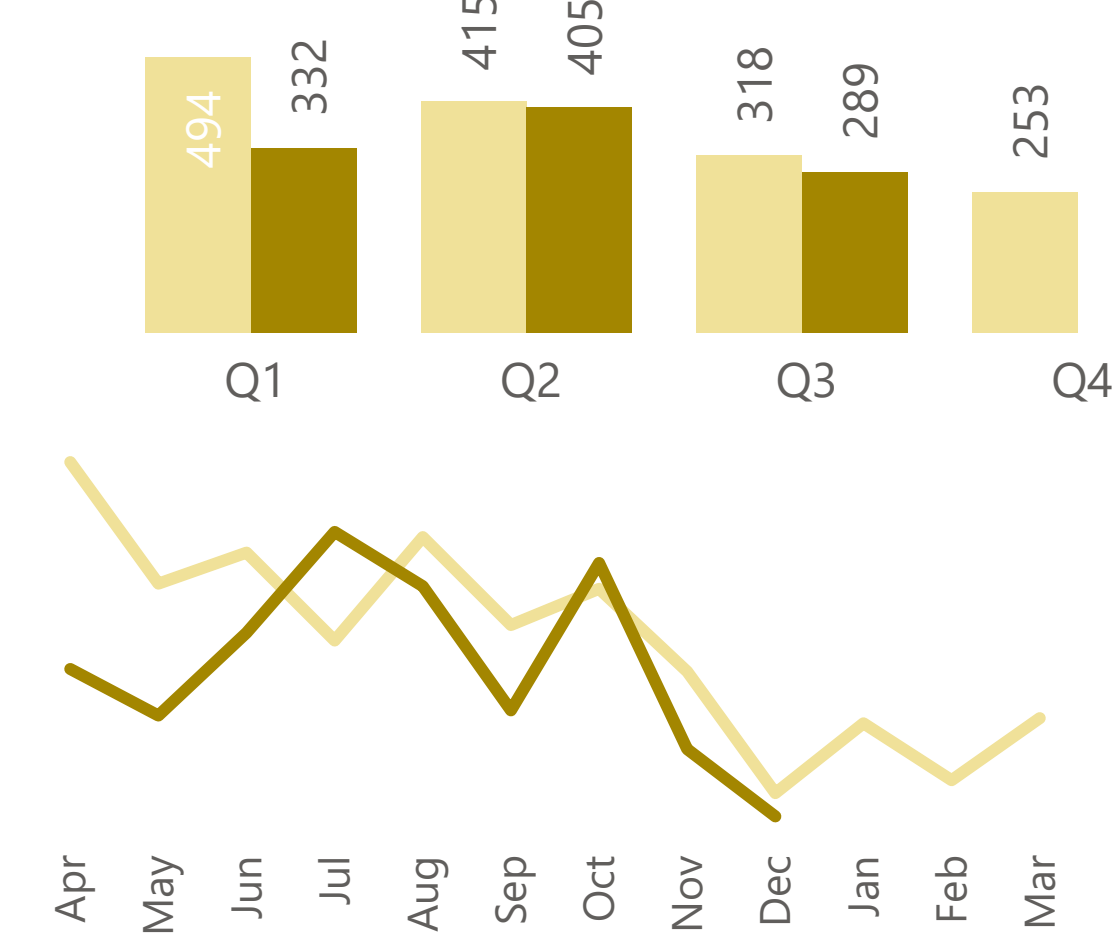

Source: Merseyside Police Management Information Systems: Corvus and Delphi

ASB

Year To Date

2,686

Previous Year: 4,063 (-34%)

● 2021-22 ● 2022-23

Top Wards YTD Incidents

Birkenhead and Tranmere	346
Bidston and St. James	197
Bromborough	167

Adult ASB

Year To Date

1,659

Previous Year: 2,836 (-42%)

● 2021-22 ● 2022-23

Top Wards YTD Incidents

Birkenhead and Tranmere	225
Bidston and St. James	111
Leasowe and Moreton East	95

Youth ASB

Year To Date

1,026

Previous Year: 1,227 (-16%)

● 2021-22 ● 2022-23

Top Wards YTD Incidents

Birkenhead and Tranmere	346
Bidston and St. James	197
Bromborough	167

ASB Use of Scrambler Bikes

Year To Date

621

Previous Year: 888 (-30%)

● 2021-22 ● 2022-23

Top Wards YTD Incidents

Bidston and St. James	197
Birkenhead and Tranmere	346
Seacombe	108