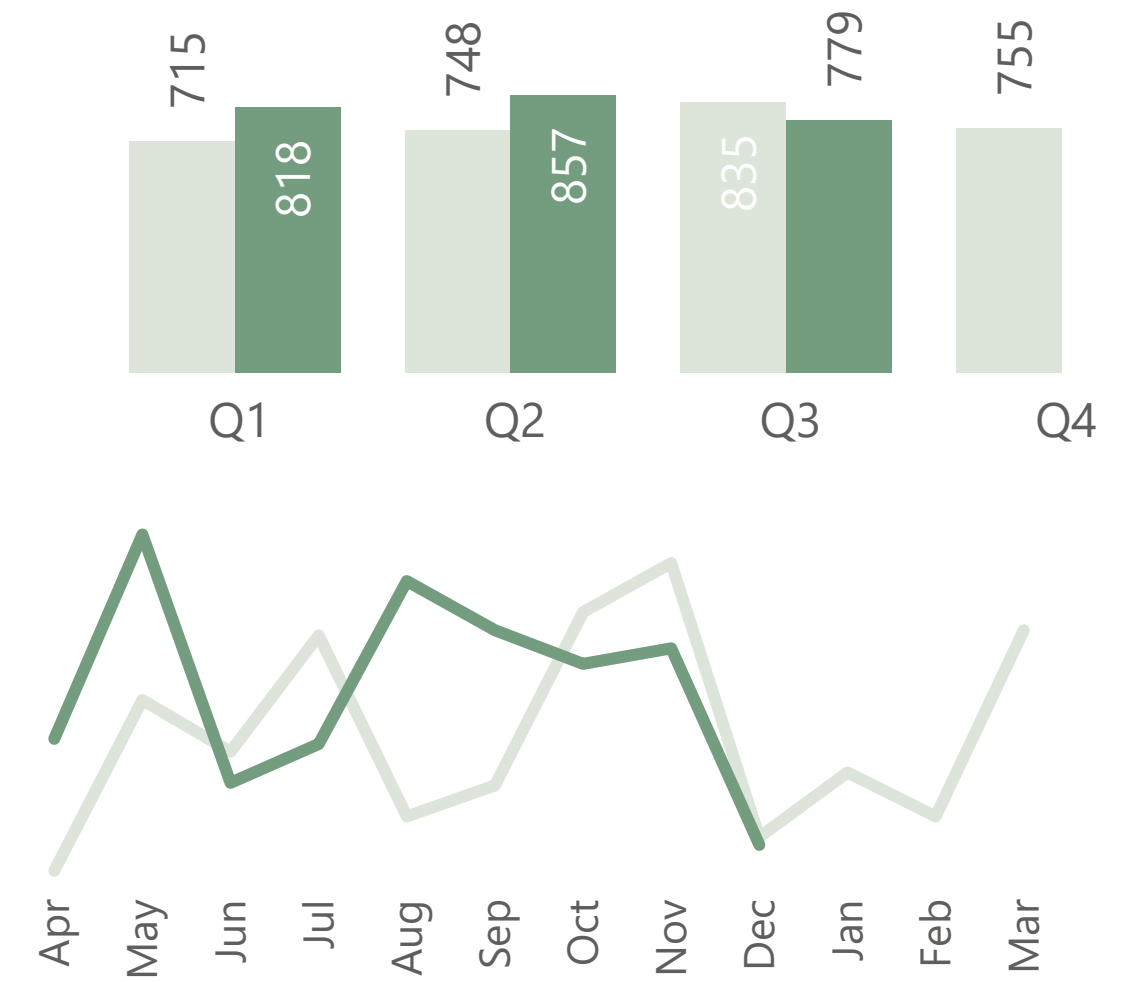

Violent Crime

Year To Date

6,174

Previous Year: 5,957 (+4%)

● 2021-22 ● 2022-23

Violent with Injury

Year To Date

1,338

Previous Year: 1,371 (-2%)

● 2021-22 ● 2022-23

Violent without Injury

Year To Date

2,377

Previous Year: 2,286 (+4%)

● 2021-22 ● 2022-23

Stalking & Harassment

Year To Date

2,454

Previous Year: 2,298 (+7%)

● 2021-22 ● 2022-23

Top Wards YTD Crime

Birkenhead and Tranmere	992
Bidston and St. James	569
Rock Ferry	475

Top Wards YTD Crime

Birkenhead and Tranmere	274
Bidston and St. James	117
Rock Ferry	95