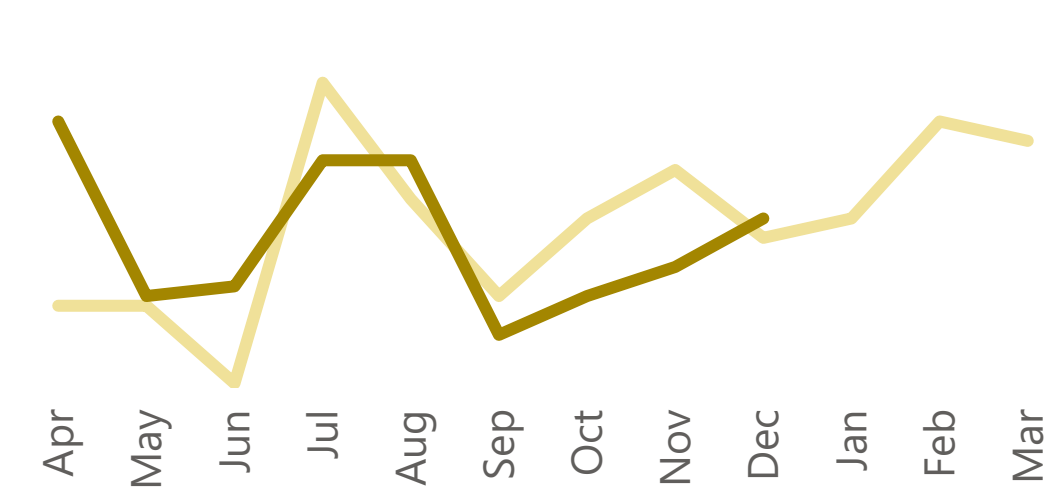

Violent Crime

Year To Date

6,174

Previous Year: 5,957 (+4%)

● 2021-22 ● 2022-23

Violent with Injury

Year To Date

1,338

Theft from Motor Vehicle

Year To Date

288

Previous Year: 392 (-27%)

● 2021-22 ● 2022-23

Top Wards YTD Crime

Bromborough	38
Birkenhead and Tranmere	34
Bidston and St. James	24

Theft of Motor Vehicle

Year To Date

315

Previous Year: 309 (+2%)

● 2021-22 ● 2022-23

Top Wards YTD Crime

Birkenhead and Tranmere	54
Seacombe	30
Bidston and St. James	29

Residential Burglary

Year To Date

649

Previous Year: 580 (+12%)

● 2021-22 ● 2022-23

Top Wards YTD Crime

Claughton	80
Birkenhead and Tranmere	71
Bidston and St. James	55

Note: This page demonstrates 'volume' acquisitive crime. All acquisitive crime types are: Robbery of Business Property, Robbery of Personal Property, Burglary - Business and Community, Burglary - Residential, Theft of Motor Vehicle, Theft from Motor Vehicle, Interfering with a Motor Vehicle, Theft from the Person, Bicycle Theft, Shoplifting and Other theft