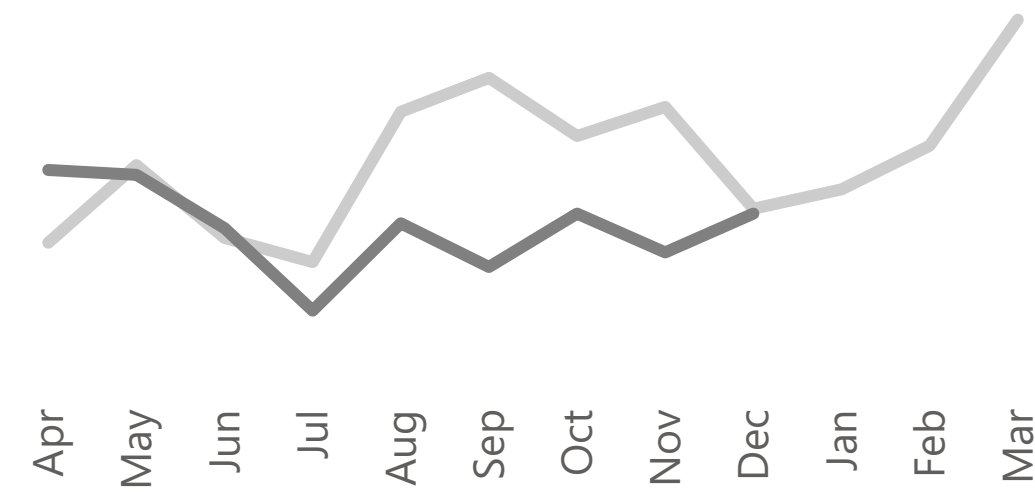

Violent Crime

Year To Date

6,174

Previous Year: 5,957 (+4%)

● 2021-22 ● 2022-23

Violent with Injury

Year To Date

1,338

Source: Merseyside Police Management Information Systems: Corvus and Delphi

Acquisitive Crime

Year To Date

4,333

Previous Year: 3,877 (+12%)

● 2021-22 ● 2022-23

Top Wards YTD Crime

Birkenhead and Tranmere	807
Bidston and St. James	401
Bromborough	327

Theft from Motor Vehicle

Year To Date

288

Previous Year: 392 (-27%)

● 2021-22 ● 2022-23

Top Wards YTD Crime

Bromborough	38
Birkenhead and Tranmere	34
Bidston and St. James	24

Theft of Motor Vehicle