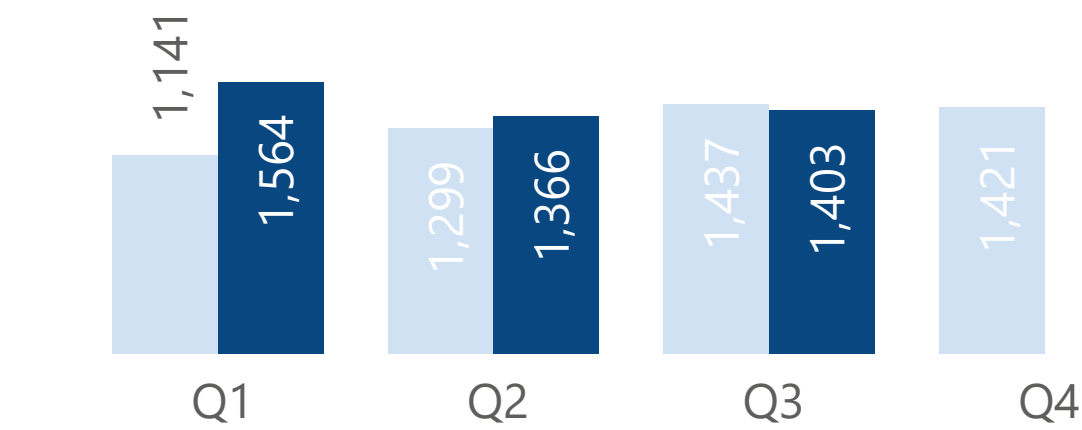

Source: Merseyside Police Management Information Systems: Corvus and Delphi

Acquisitive Crime

Year To Date

4,333

Previous Year: 3,877 (+12%)

● 2021-22 ● 2022-23

Top Wards YTD Crime

Birkenhead and Tranmere	807
Bidston and St. James	401
Bromborough	327

Theft from Motor Vehicle

Year To Date

288

Previous Year: 392 (-27%)

● 2021-22 ● 2022-23

Top Wards YTD Crime

Bromborough	38
Birkenhead and Tranmere	34
Bidston and St. James	24

Theft of Motor Vehicle

Year To Date

315

Previous Year: 309 (+2%)

● 2021-22 ● 2022-23

Top Wards YTD Crime

Birkenhead and Tranmere	54
Seacombe	30
Bidston and St. James	29

Residential Burglary

Year To Date