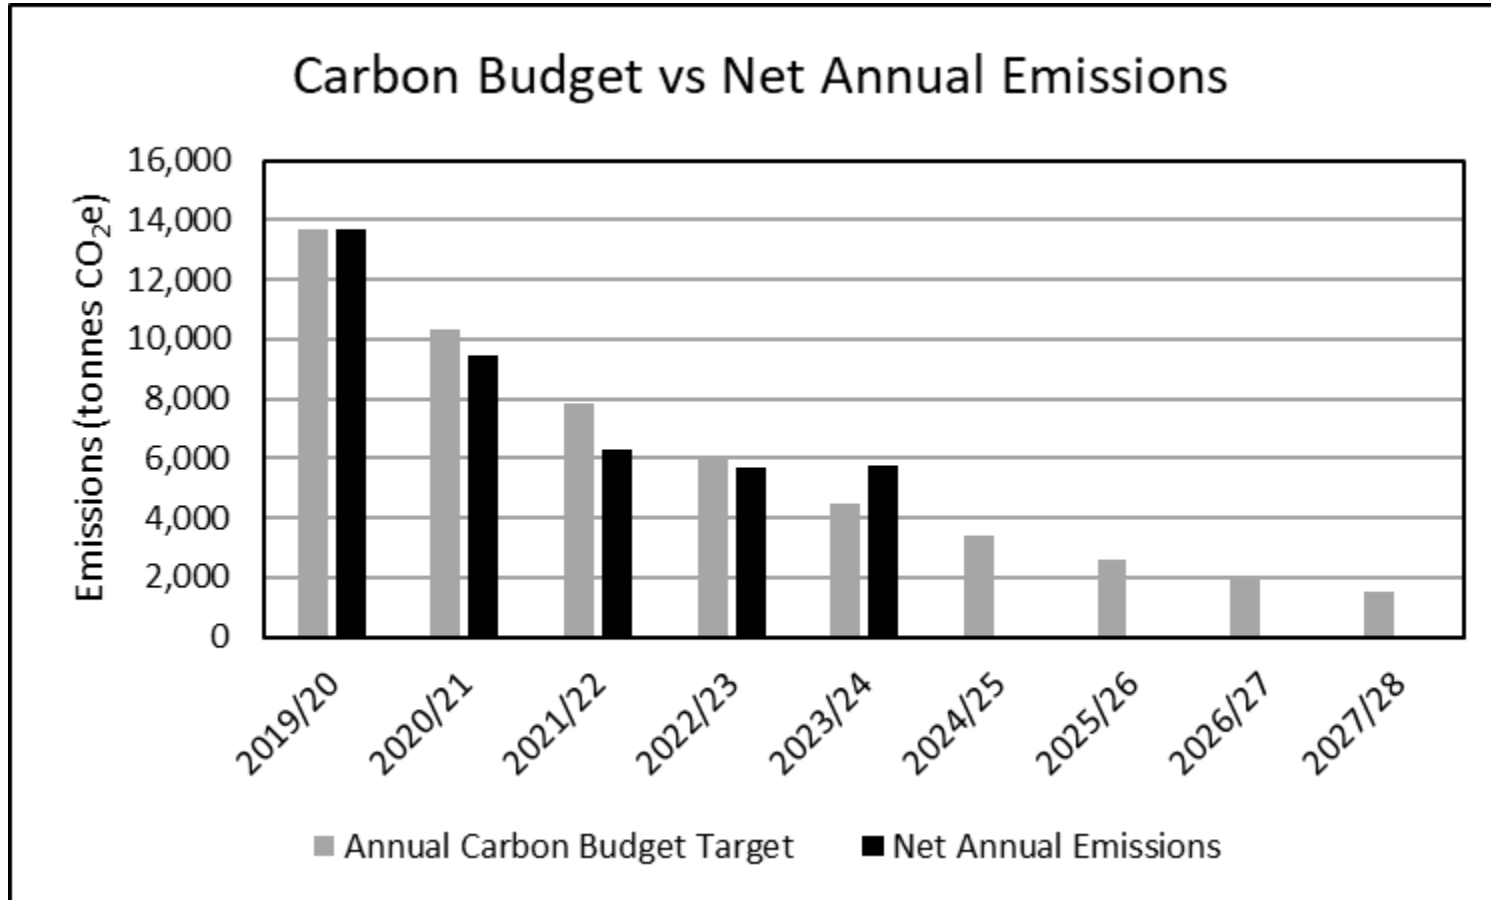

# Carbon Budget Performance to 2023/24

The carbon budget sets a limit for annual emissions of CO<sub>2</sub>e

2023/24 Data

Limit: 4,505 tCO<sub>2</sub>e

Actual: 5,774 tCO<sub>2</sub>e