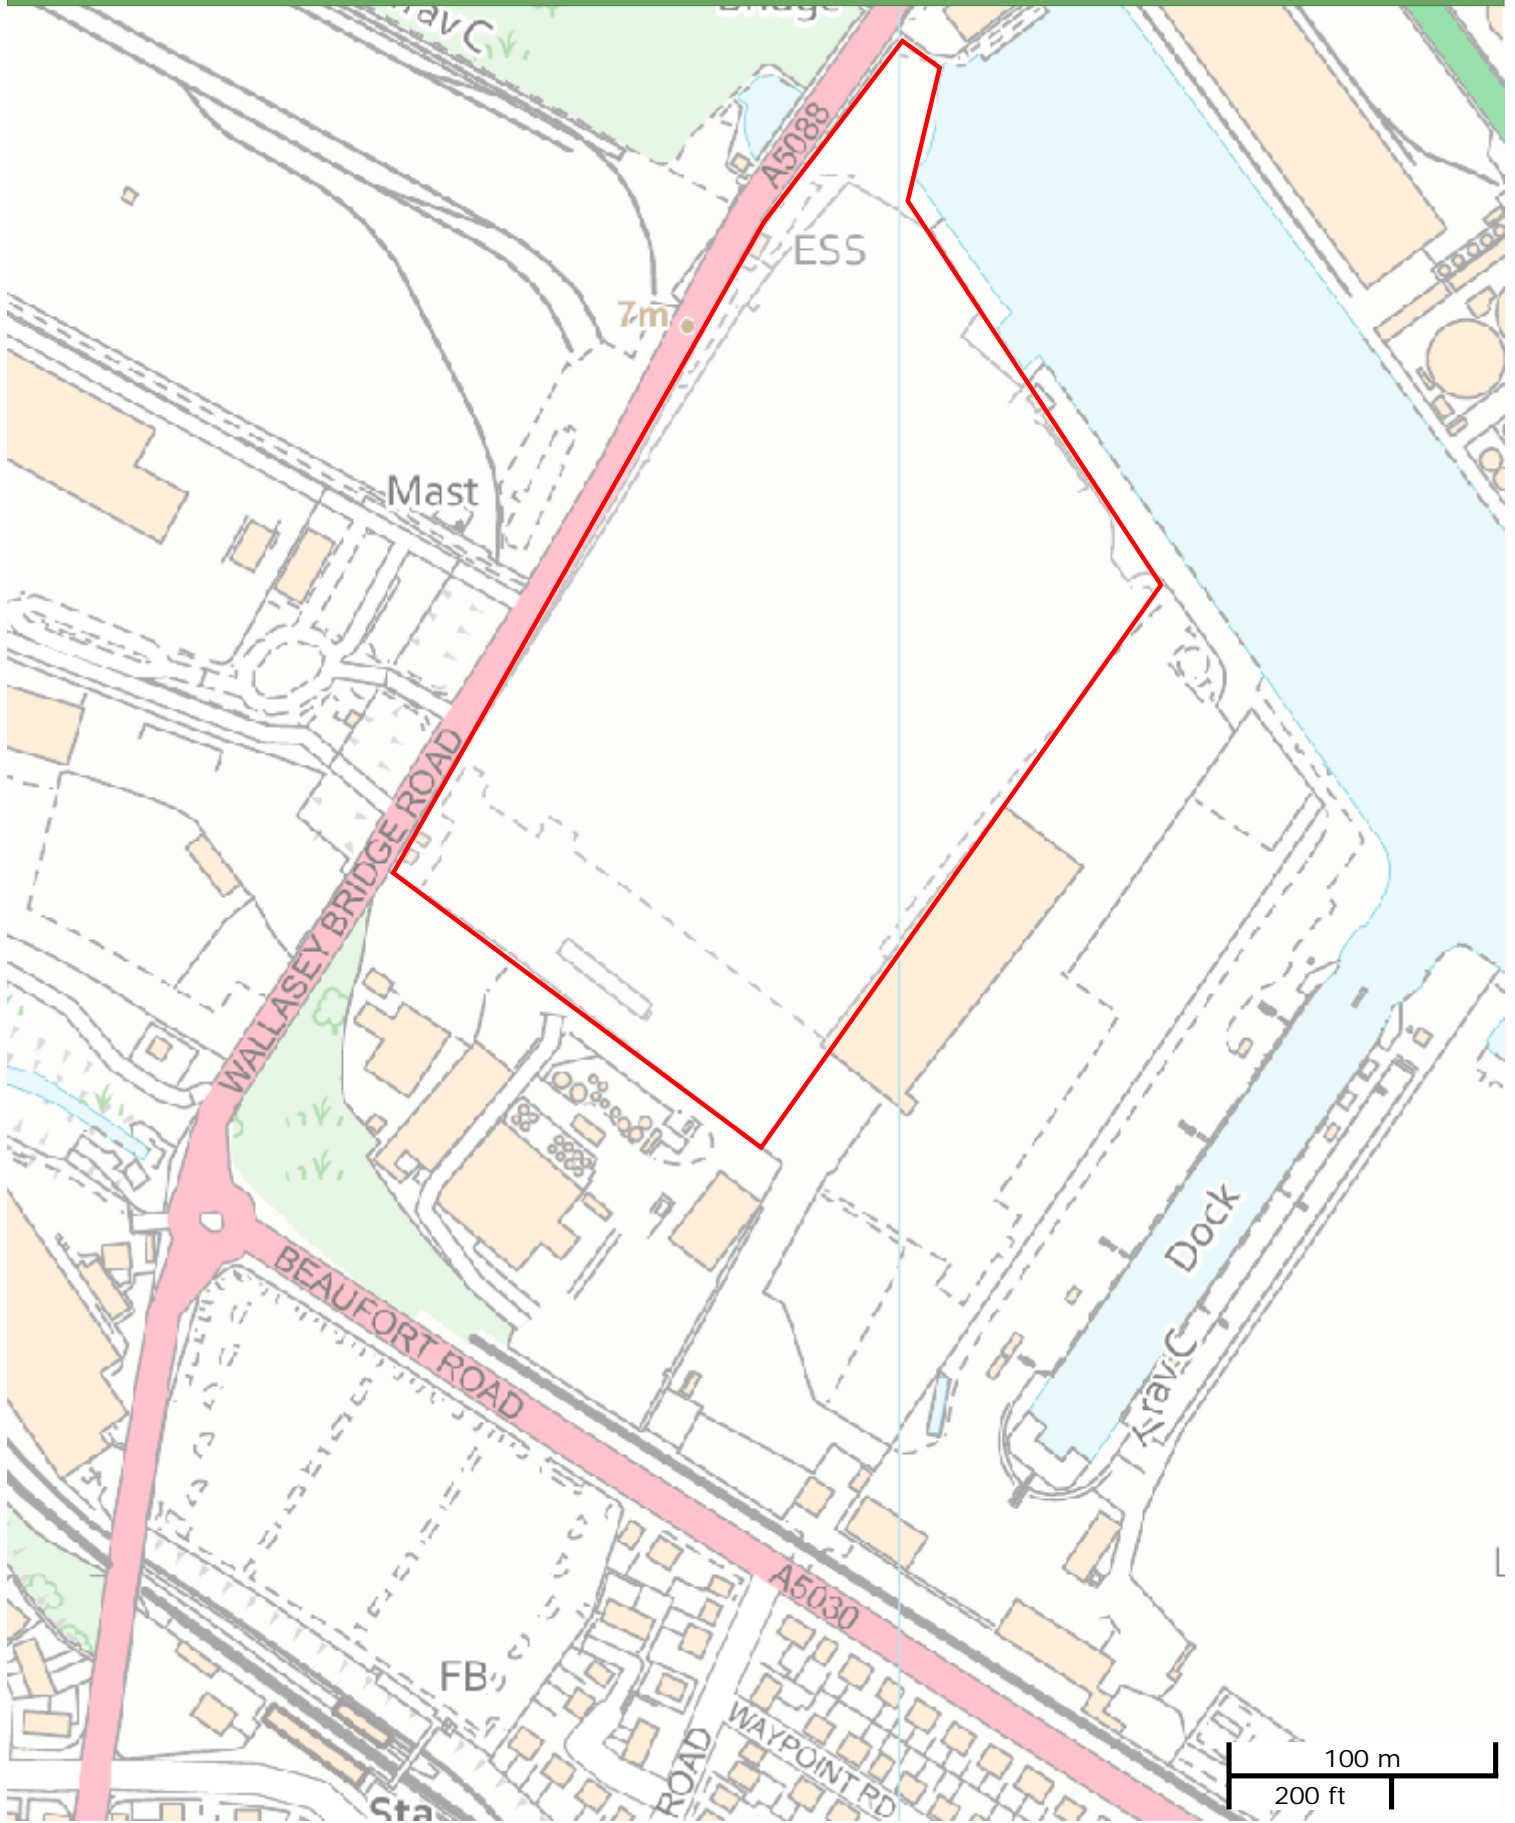

MEA Park West Site Location

Production Date: 01 Oct 2024

Scale 2835

when printed at A4

© Crown copyright and database rights 2024 Ordnance Survey 10019803.

Information produced by HM Land Registry © Crown copyright 2024.