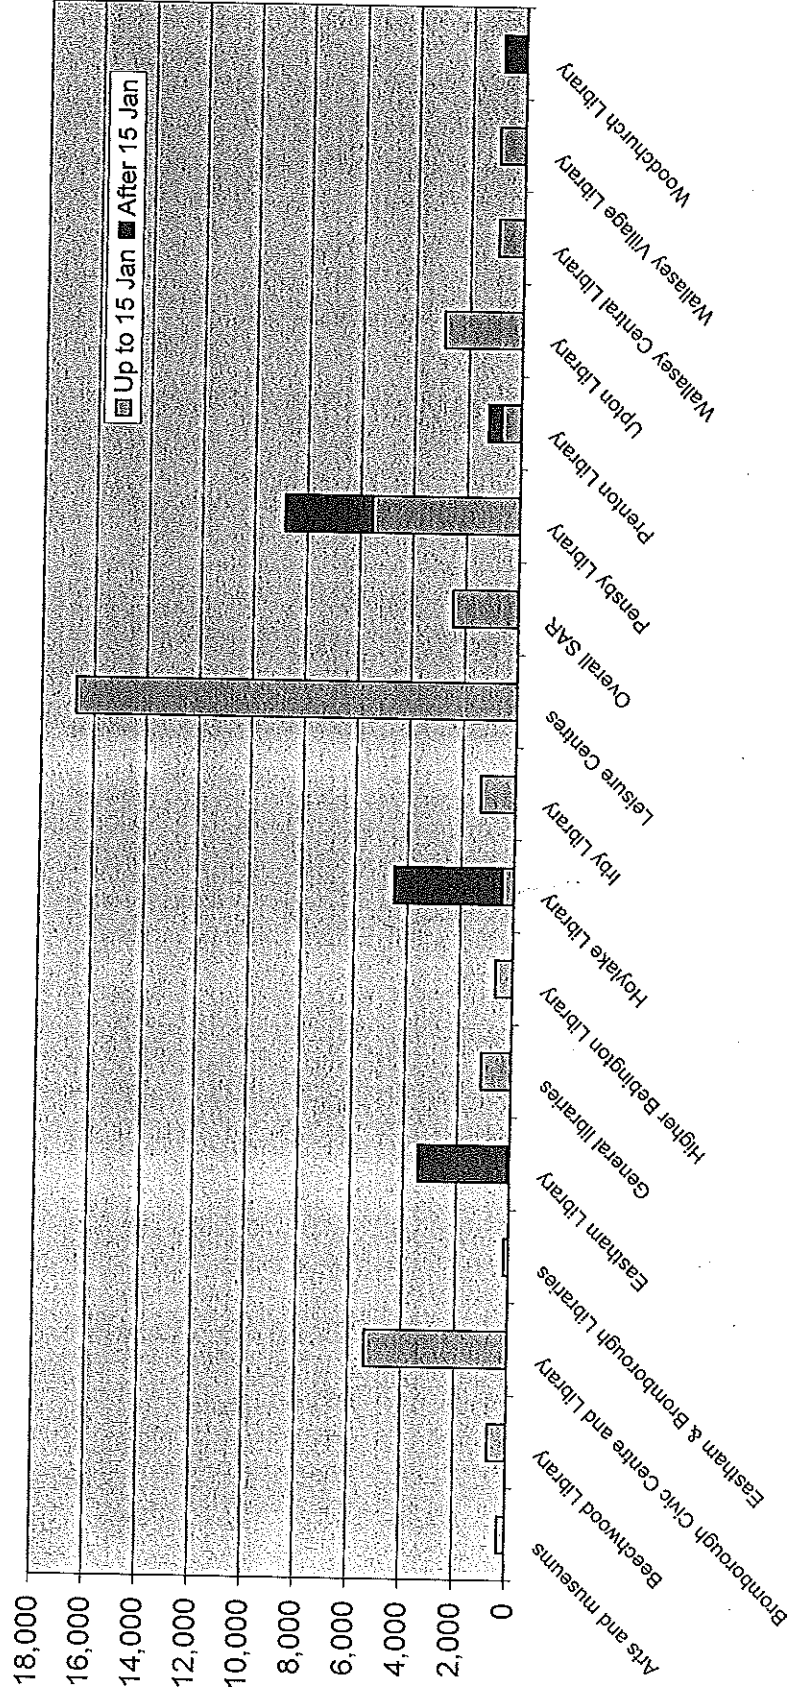

PETITIONS (by facility)	Up to 15 Jan	After 15 Jan	Total
Arts and museums	288		288
Beechwood Library	701		701
Bromborough Civic Centre and Library	5,392		5,392
Eastham & Bromborough Libraries	166		166
Eastham Library	81	3,348	3,429
General libraries	1,125		1,125
Higher Bebington Library	634		634
Hoylake Library	428	4,070	4,498
Irby Library	1,295		1,295
Leisure Centres	16,689		16,689
Overall SAR	2,470		2,470
Pensby Library	5,549	3,306	8,855
Prenton Library	738	484	1,222
Upton Library	2,931		2,931
Wallasey Central Library	947		947
Wallasey Village Library	951		951
Woodchurch Library	853		853
<b>TOTAL</b>	<b>40,385</b>	<b>12,081</b>	<b>52,446</b>

LETTERS & EMAILS	Up to 15 Jan	After 15 Jan	Total
General SAR	76	20	96
General leisure centres	39	26	65
Arts & Museums	12	14	26
General libraries	25	35	60
Hoylake library	10	113	123
Bromborough library	34	29	63
Heswall library	1	0	1
Greasby library	1	0	1
Prenton library	4	7	11
Birkenhead Central library	8	15	23
Upton library	31	13	44
Pensby library	9	3	12
Beechwood library	5	6	11
Wallasey/Seacombe library	3	6	9
Irby library	1	30	31
Hoylake Community Centre	4	9	13
Easfram library		121	121
Ridgeway Library		1	1
Woodchurch		19	19
Brom Civic Centre		26	26
Heswall Hall		2	2
Eastham One Stop Shop		19	19
<b>TOTAL</b>	<b>263</b>	<b>514</b>	<b>777</b>